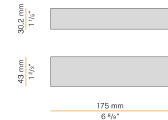

XM18/24 DIM

LED driver, 18W 24V DC, DALI/Push DIM dimmable.