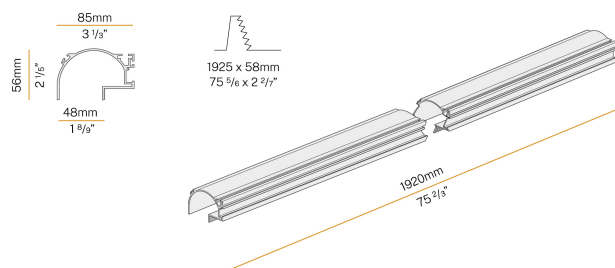

### Data sheet

CODE	XG2044-200TRACK
SYSTEM POWER CONSUMPTION	max 35W/m
LIGHT SOURCE	LED
LIGHT DISTRIBUTION	diffused
POWER SUPPLY	24V DC
DRIVER	remote not included
WEIGHT	2,64 Kg
PROTECTION DEGREE	IP20
PACKING DIMENSIONS	10,5 x 205,0 x 10,5 cm
L (mm)	1920
L (in)	75 2/3"
ADVISED BRACKETS	3
HOLE (mm)	1925 x 58
HOLE (in)	75 5/6" x 2 2/7"

Modular profile for ceiling or wall built-in installation for interiors, with indirect light emission.

Total built-in structure in plasterboard, in extruded aluminium in RAL 9003 white powder paint.

Extruded aluminium heat sink.

Extruded polycarbonate diffuser with opaline finish.

Light modules and driver to be ordered separately.

Fastening, joining and closing accessories to be ordered separately.

Built-in hole dimension: 1925x58mm (75,8x2,3")

### Technical drawing