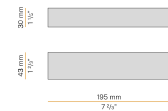

XM35/24 DIM

LED driver, 35W 24V DC, DALI/Push DIM dimmable.