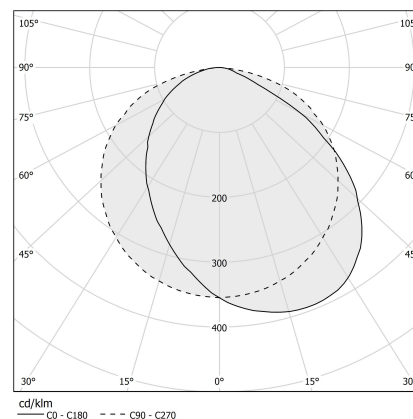

### Data sheet

CODE	XG2044-200TRACK
SYSTEM POWER CONSUMPTION	max 35W/m
LIGHT SOURCE	LED
LIGHT DISTRIBUTION	diffused
POWER SUPPLY	24V DC
DRIVER	remote not included
WEIGHT	2,64 Kg
PROTECTION DEGREE	IP20
PACKING DIMENSIONS	10,5 x 205,0 x 10,5 cm
L (mm)	1920
L (in)	75 2/3"
ADVISED BRACKETS	3
HOLE (mm)	1925 x 58
HOLE (in)	75 5/6" x 2 2/7"

Extruded polycarbonate diffuser with opaline finish.

Light modules and driver to be ordered separately.

Fastening, joining and closing accessories to be ordered separately.

Built-in hole dimension: 1925x58mm (75,8x2,3")

### Technical drawing

### Polar diagram