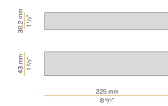

XM60/24 DIM

LED driver, 60W 24V DC, DALI/Push DIM dimmable.