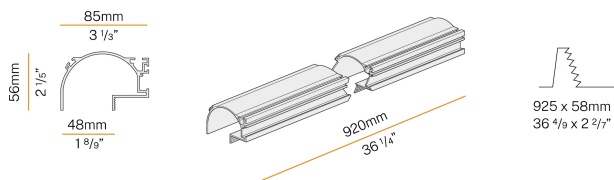

PANZERI

Manhattan

24V DC
XG2044-100TRACK

● white

Data sheet

CODE	XG2044-100TRACK
SYSTEM POWER CONSUMPTION	max 35W/m
LIGHT SOURCE	LED
LIGHT DISTRIBUTION	diffused
POWER SUPPLY	24V DC
DRIVER	remote not included
WEIGHT	1,38 Kg
PROTECTION DEGREE	IP20
PACKING DIMENSIONS	10,5 x 105,0 x 10,5 cm
L (mm)	920
L (in)	36 1/4"
ADVISED BRACKETS	2
HOLE (mm)	925 x 58
HOLE (in)	36 4/9" x 2 2/7"

Extruded polycarbonate diffuser with opaline finish.

Light modules and driver to be ordered separately.

Fastening, joining and closing accessories to be ordered separately.

Built-in hole dimension: 925x58mm (36,4x2,3")

Technical drawing

Application

Polar diagram

PANZERI

Manhattan

Accessories / source

YLR002.017.0410

Strip LED, 5000mm (196,9") 168 LED/m 17,3W/m 24V DC 3000K Ra>90 1810lm/m, to be cut each 42mm (1,7").

YLR002.017.0610

Strip LED, 5000mm (196,9") 168 LED/m 17,3W/m 24V DC 4000K Ra>90 1920lm/m, to be cut each 42mm (1,7").

YLR003.010.0410

Strip LED, 5000mm (196,9") 168 LED/m 9,6W/m 24V DC 3000K Ra>90 930lm/m, to be cut each 42mm (1,7").