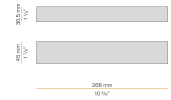

YDV.024.180.A01

LED driver, 180W 24V DC.