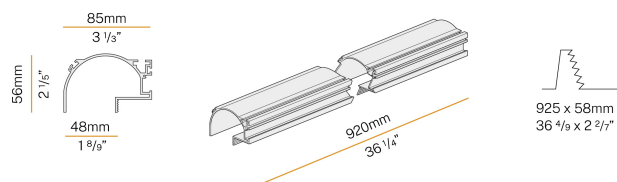

Technical drawing