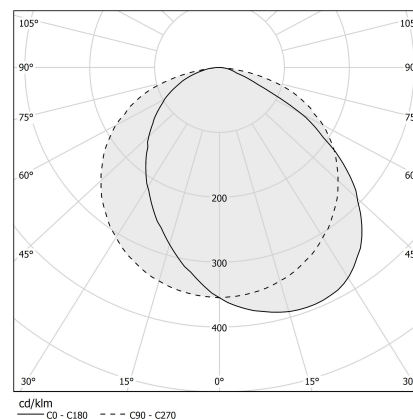

Application

Polar diagram