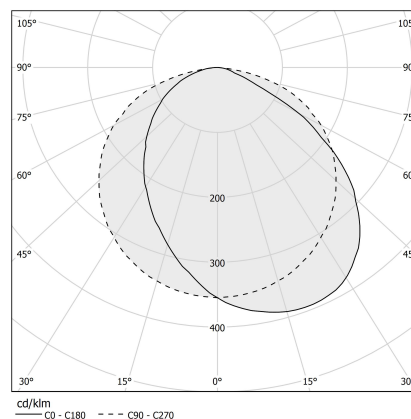

PANZERI

Manhattan

24V DC
XG2044-100TRACK

● white

Data sheet

CODE	XG2044-100TRACK
SYSTEM POWER CONSUMPTION	max 35W/m
LIGHT SOURCE	LED
LIGHT DISTRIBUTION	diffused
POWER SUPPLY	24V DC
DRIVER	remote not included
WEIGHT	1,38 Kg
PROTECTION DEGREE	IP20
PACKING DIMENSIONS	10,5 x 105,0 x 10,5 cm
L (mm)	920
L (in)	36 1/4"
ADVISED BRACKETS	2
HOLE (mm)	925 x 58
HOLE (in)	36 4/9" x 2 2/7"

Extruded polycarbonate diffuser with opaline finish.

Light modules and driver to be ordered separately.

Fastening, joining and closing accessories to be ordered separately.

Built-in hole dimension: 925x58mm (36,4x2,3")

Technical drawing

Application

Polar diagram

PANZERI

Manhattan

Accessories / source

YLR002.017.0410

Strip LED, 5000mm (196,9") 168 LED/m 17,3W/m 24V DC 3000K Ra>90 1810lm/m, to be cut each 42mm (1,7").

YLR002.017.0610

Strip LED, 5000mm (196,9") 168 LED/m 17,3W/m 24V DC 4000K Ra>90 1920lm/m, to be cut each 42mm (1,7").

YLR003.010.0410

Strip LED, 5000mm (196,9") 168 LED/m 9,6W/m 24V DC 3000K Ra>90 930lm/m, to be cut each 42mm (1,7").