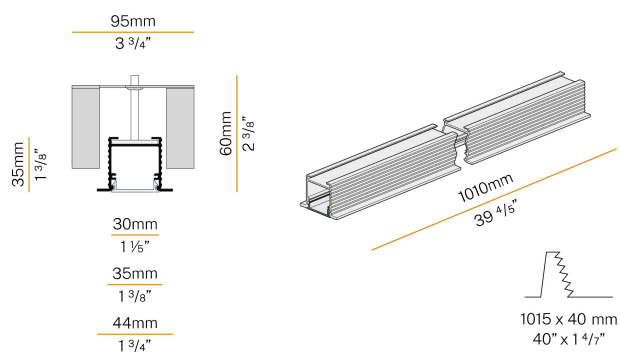

Technical drawing