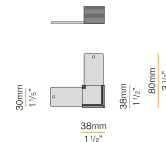

Built-in hole dimension: 3015x40mm (118,7x1,6")

### Accessories / junction

XM2033-U45

Two profiles level junction with 45° cut, for total built-in installation.

XM2033-U90

Connection joint for two lines of modular profiles with level junction 90°, for total built-in installation.