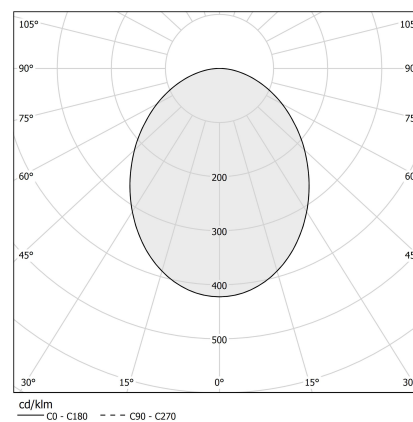

### Data sheet

CODE	XG2033-300TRACK
SYSTEM POWER CONSUMPTION	max 24W/m
LIGHT SOURCE	LED
LIGHT DISTRIBUTION	diffused
POWER SUPPLY	24V DC
DRIVER	remote not included
WEIGHT	2,21 Kg
PROTECTION DEGREE	IP40 IP20
SHOCK RESISTANCE RATING	IK08
GLOW WIRE TEST PERFORMANCE	850°
PACKING DIMENSIONS	6,0 x 6,0 x 314,0 cm
L (mm)	3010
L (in)	118 3/5"
ADVISED BRACKETS	4
HOLE (mm)	3015 x 40
HOLE (in)	118 4/5" x 1 3/8"

Built-in hole dimension: 3015x40mm (118,7x1,6")

### Technical drawing

### Polar diagram