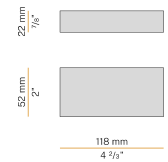

XM6-20 UNI

LED driver, 4x20W 250-700mA.