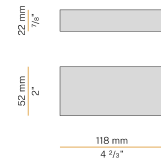

PANZERI

Brooklyn

Accessories / power supply

XM6-20 UNI LED driver, 4*20W 250=700mA.