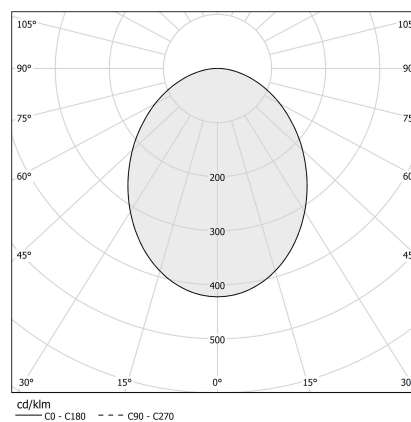

### Data sheet

CODE	XG2033-300TRACK
SYSTEM POWER CONSUMPTION	max 24W/m
LIGHT SOURCE	LED
LIGHT DISTRIBUTION	diffused
POWER SUPPLY	24V DC
DRIVER	remote not included
WEIGHT	2,21 Kg
PROTECTION DEGREE	IP40 IP20
SHOCK RESISTANCE RATING	IK08
GLOW WIRE TEST PERFORMANCE	850°
PACKING DIMENSIONS	6,0 x 6,0 x 314,0 cm
L (mm)	3010
L (in)	118 3/5"
ADVISED BRACKETS	4
HOLE (mm)	3015 x 40
HOLE (in)	118 4/5" x 1 3/8"

Built-in hole dimension: 3015x40mm (118,7x1,6")

### Technical drawing

### Polar diagram