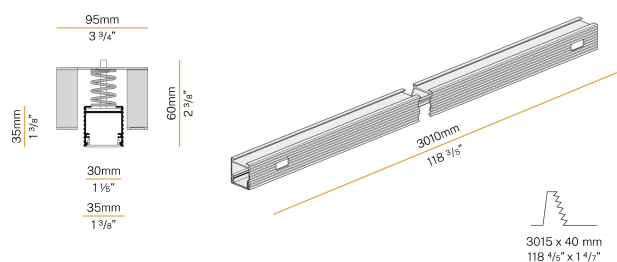

Technical drawing