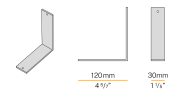

XM2033-UT

Three profiles "T" level junction, for total built-in installation.

XM2033-X

Four profiles "X" level junction, for total built-in installation.

XM2033/34-ANG

Two profiles perpendicular junction with 45° cut.