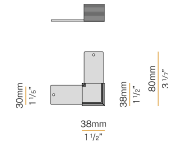

Built-in hole dimension: 2015x40mm (79,3x1,6")

### Accessories / junction

XM2033-U45

Two profiles level junction with 45° cut, for total built-in installation.

XM2033-U90

Connection joint for two lines of modular profiles with level junction 90°, for total built-in installation.

XM2033-UT

Three profiles "T" level junction, for total built-in installation.

XM2033-X

Four profiles "X" level junction, for total built-in installation.

XM2033/34-ANG

Two profiles perpendicular junction with 45° cut.