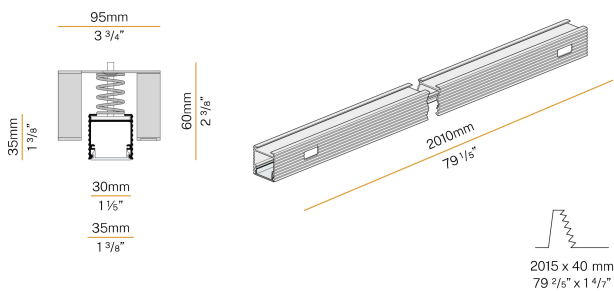

Technical drawing