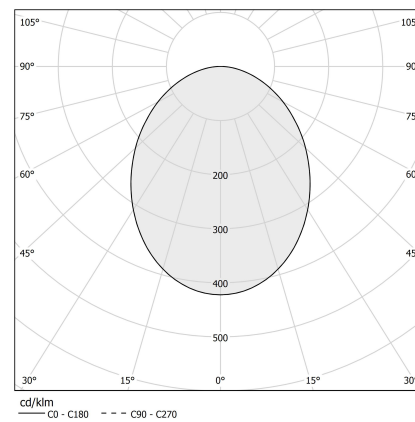

### Data sheet

CODE	XG2033-200TRACK
SYSTEM POWER CONSUMPTION	max 24W/m
LIGHT SOURCE	LED
LIGHT DISTRIBUTION	diffused
POWER SUPPLY	24V DC
DRIVER	remote not included
WEIGHT	1,48 Kg
PROTECTION DEGREE	IP40 IP20
SHOCK RESISTANCE RATING	IK08
GLOW WIRE TEST PERFORMANCE	850°
PACKING DIMENSIONS	6,0 x 6,0 x 214,0 cm
L (mm)	2010
L (in)	79 1/5"
ADVISED BRACKETS	3
HOLE (mm)	2015 x 40
HOLE (in)	79 2/5" x 1 3/8"

Built-in hole dimension: 2015x40mm (79,3x1,6")

### Technical drawing

### Polar diagram