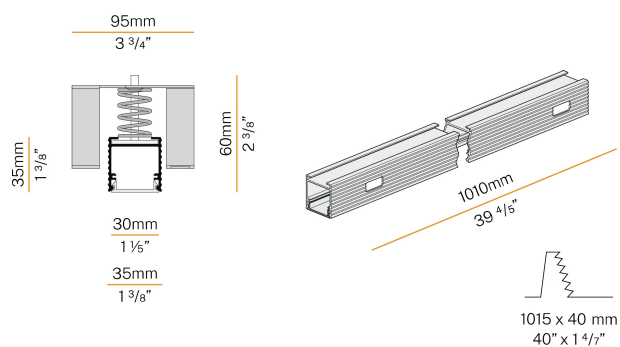

PANZERI

Brooklyn

24V DC
XG2033-100TRACK

 white/opal screen

Data sheet

CODE	XG2033-100TRACK
SYSTEM POWER CONSUMPTION	max 24W/m
LIGHT SOURCE	LED
LIGHT DISTRIBUTION	diffused
POWER SUPPLY	24V DC
DRIVER	remote not included
WEIGHT	0,83 Kg
PROTECTION DEGREE	IP40 IP20
SHOCK RESISTANCE RATING	IK08
GLOW WIRE TEST PERFORMANCE	850°
PACKING DIMENSIONS	6,0 x 6,0 x 114,0 cm
L (mm)	1010
L (in)	39 4/5"
ADVISED BRACKETS	2
HOLE (mm)	1015 x 40
HOLE (in)	40" x 1 3/8"

Modular profile for ceiling or wall built-in installation for interiors, with direct light emission.

Total built-in structure in plasterboard, in extruded aluminium in RAL 9003 white powder paint.

Extruded polycarbonate diffuser with opaline finish.

Built-in hole dimension: 1015x40mm (40x1,6")

Technical drawing

Application

Polar diagram

PANZERI

Brooklyn

Accessories / source

XM006.012.0410 LED module, 125mm (5") 16 LED 2,2W 24V DC 3000K Ra>90 285lm.