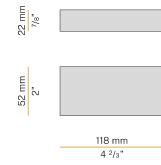

PANZERI

Brooklyn

Accessories / power supply

XM6-20 UNI LED driver, 4*20W 250±700mA.