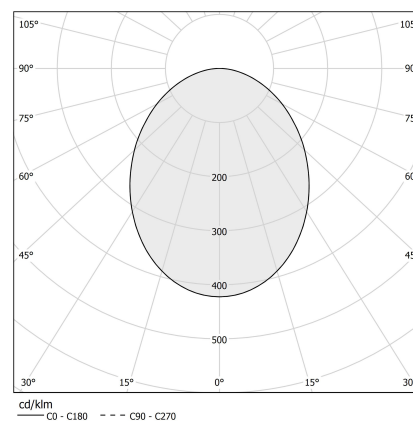

PANZERI

Brooklyn

24V DC
XG2033-100TRACK

 white/opal screen

Data sheet

CODE	XG2033-100TRACK
SYSTEM POWER CONSUMPTION	max 24W/m
LIGHT SOURCE	LED
LIGHT DISTRIBUTION	diffused
POWER SUPPLY	24V DC
DRIVER	remote not included
WEIGHT	0,83 Kg
PROTECTION DEGREE	IP40 IP20
SHOCK RESISTANCE RATING	IK08
GLOW WIRE TEST PERFORMANCE	850°
PACKING DIMENSIONS	6,0 x 6,0 x 114,0 cm
L (mm)	1010
L (in)	39 4/5"
ADVISED BRACKETS	2
HOLE (mm)	1015 x 40
HOLE (in)	40" x 1 3/8"

Built-in hole dimension: 1015x40mm (40x1,6")

Technical drawing

Application

Polar diagram

PANZERI

Brooklyn

Accessories / source

XM006.012.0410 LED module, 125mm (5") 16 LED 2,2W 24V DC 3000K Ra>90 285lm.