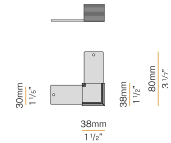

### Accessories / junction

XM2033-U45

Two profiles level junction with 45° cut, for total built-in installation.

XM2033-U90

Connection joint for two lines of modular profiles with level junction 90°, for total built-in installation.

XM2033-UT

Three profiles "T" level junction, for total built-in installation.

XM2033-X

Four profiles "X" level junction, for total built-in installation.

XM2033/34-ANG

Two profiles perpendicular junction with 45° cut.