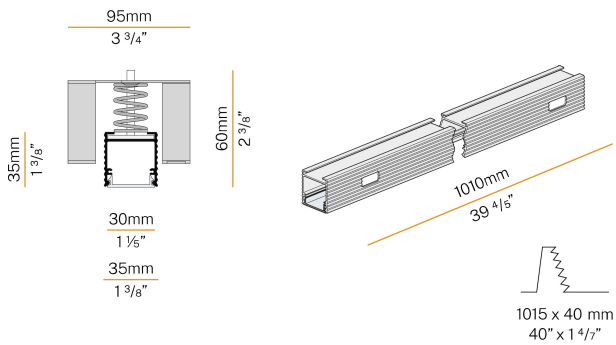

Technical drawing