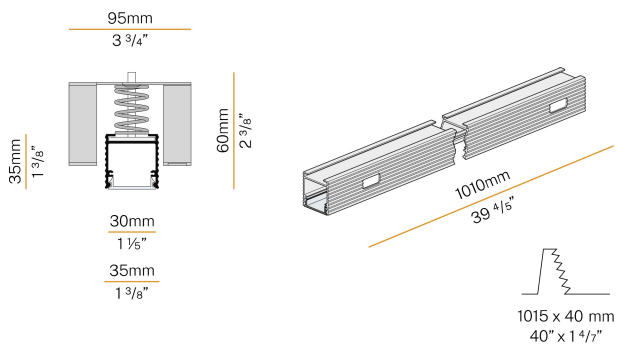

PANZERI

Brooklyn

24V DC
XG2033-100TRACK

 white/opal screen

Data sheet

CODE	XG2033-100TRACK
SYSTEM POWER CONSUMPTION	max 24W/m
LIGHT SOURCE	LED
LIGHT DISTRIBUTION	diffused
POWER SUPPLY	24V DC
DRIVER	remote not included
WEIGHT	0,83 Kg
PROTECTION DEGREE	IP40 IP20
SHOCK RESISTANCE RATING	IK08
GLOW WIRE TEST PERFORMANCE	850°
PACKING DIMENSIONS	6,0 x 6,0 x 114,0 cm
L (mm)	1010
L (in)	39 4/5"
ADVISED BRACKETS	2
HOLE (mm)	1015 x 40
HOLE (in)	40" x 1 3/8"

Modular profile for ceiling or wall built-in installation for interiors, with direct light emission.
Total built-in structure in plasterboard, in extruded aluminium in RAL 9003 white powder paint.
Extruded polycarbonate diffuser with opaline finish.
Equipped with disposal screen for smoothing, plastering and painting of the installation surface.
Light modules and driver to be ordered separately.
Fastening, joining and closing accessories to be ordered separately.
Built-in hole dimension: 1015x40mm (40x1,6")

Technical drawing

Application

Polar diagram

PANZERI

Brooklyn

Accessories / source

XM006.012.0410 LED module, 125mm (5") 16 LED 2,2W 24V DC 3000K Ra>90 285lm.

XM006.050.0410 LED module, 500mm (19,7") 64 LED 8,6W 24V DC 3000K Ra>90 1140lm.