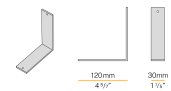

XM2033-UT

Three profiles "T" level junction, for total built-in installation.

XM2033-X

Four profiles "X" level junction, for total built-in installation.

XM2033/34-ANG

Two profiles perpendicular junction with 45° cut.