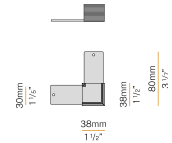

Accessories / fixing

XM2033-F

Drywall fixing bracket for trimless recessed profiles.

XM2033/34-L

Pair of fixing plates for recessed installation in brick wall or concrete.

XM2033/34/38/39P

Plate for hanging.

PANZERI

Brooklyn

Accessories / junction

XM2033-U45

Two profiles level junction with 45° cut, for total built-in installation.

XM2033-U90

Connection joint for two lines of modular profiles with level junction 90°, for total built-in installation.

XM2033-UT

Three profiles "T" level junction, for total built-in installation.

XM2033-X

Four profiles "X" level junction, for total built-in installation.

XM2033/34-ANG

Two profiles perpendicular junction with 45° cut.