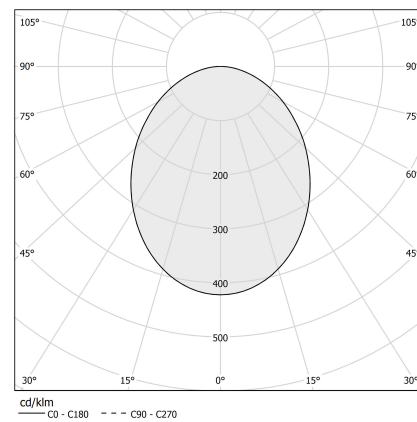

Application

Polar diagram