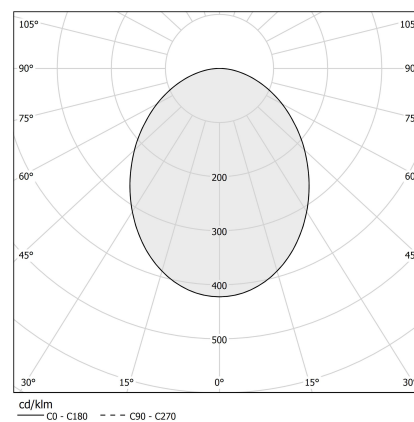

PANZERI

Brooklyn

24V DC
XG2033-100TRACK

 white/opal screen

Data sheet

CODE	XG2033-100TRACK
SYSTEM POWER CONSUMPTION	max 24W/m
LIGHT SOURCE	LED
LIGHT DISTRIBUTION	diffused
POWER SUPPLY	24V DC
DRIVER	remote not included
WEIGHT	0,83 Kg
PROTECTION DEGREE	IP40 IP20
SHOCK RESISTANCE RATING	IK08
GLOW WIRE TEST PERFORMANCE	850°
PACKING DIMENSIONS	6,0 x 6,0 x 114,0 cm
L (mm)	1010
L (in)	39 4/5"
ADVISED BRACKETS	2
HOLE (mm)	1015 x 40
HOLE (in)	40" x 1 3/8"

Modular profile for ceiling or wall built-in installation for interiors, with direct light emission.
Total built-in structure in plasterboard, in extruded aluminium in RAL 9003 white powder paint.
Extruded polycarbonate diffuser with opaline finish.
Equipped with disposal screen for smoothing, plastering and painting of the installation surface.
Light modules and driver to be ordered separately.
Fastening, joining and closing accessories to be ordered separately.
Built-in hole dimension: 1015x40mm (40x1,6")

Technical drawing

Application

Polar diagram

PANZERI

Brooklyn

Accessories / source

XM006.012.0410 LED module, 125mm (5") 16 LED 2,2W 24V DC 3000K Ra>90 285lm.

XM006.050.0410 LED module, 500mm (19,7") 64 LED 8,6W 24V DC 3000K Ra>90 1140lm.