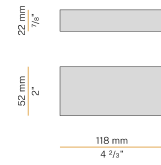

PANZERI

Brooklyn

Accessories / power supply

XM6-20 UNI LED driver, 4x20W 250=700mA.