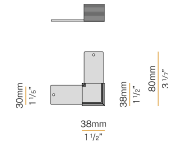

Built-in hole dimension: 1015x40mm (40x1,6")

Technical drawing

Application

Polar diagram

PANZERI

Brooklyn

Accessories / source

XM006.012.0410 LED module, 125mm (5") 16 LED 2,2W 24V DC 3000K Ra>90 285lm.

XM2033-F

Drywall fixing bracket for trimless recessed profiles.

XM2033/34-L

Pair of fixing plates for recessed installation in brick wall or concrete.

XM2033/34/38/39P

Plate for hanging.

PANZERI

Brooklyn

Accessories / junction

XM2033-U45

Two profiles level junction with 45° cut, for total built-in installation.

XM2033-U90

Connection joint for two lines of modular profiles with level junction 90°, for total built-in installation.

XM2033-UT

Three profiles "T" level junction, for total built-in installation.

XM2033-X

Four profiles "X" level junction, for total built-in installation.

XM2033/34-ANG

Two profiles perpendicular junction with 45° cut.