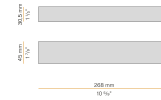

YDV.024.120.A01 LED driver, 120W 24V DC.