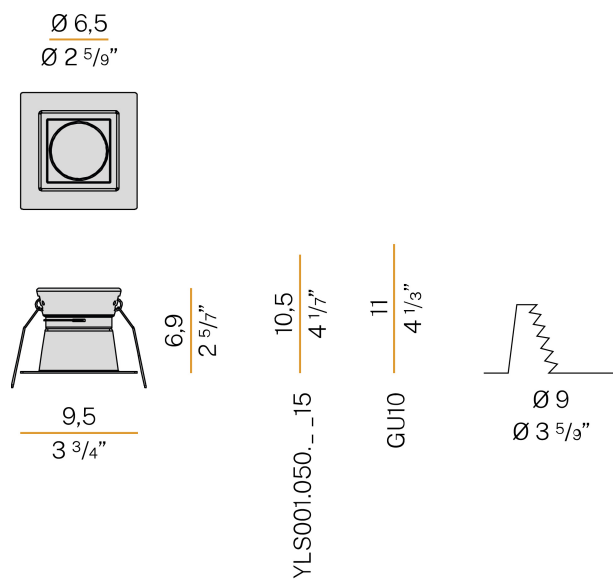

PANZERI

Joe

220-240V AC ON-OFF
XA2116

● white

Data sheet

CODE	XA2116
SYSTEM POWER CONSUMPTION	max 50W
EFFICACY	13.6lm/W
LIGHT SOURCE	LED retrofit / halogen
LIGHT SOURCE KIT	* included
COMPATIBLE SOURCES	LED retrofit bulb 7,5W GU10 3000K 60° Ra80 680lm (no dimming) * / max.50W GU10
COLOUR TEMPERATURE	3000K Ra>80
LIGHT DISTRIBUTION	wide flood
BEAM ANGLE	60°
POWER SUPPLY	220-240V AC
FREQUENCY	50/60Hz
ELECTRICAL CONFIGURATION	ON-OFF
NOMINAL LUMINOUS FLUX	680lm
LUMEN OUTPUT	680lm
EFFICIENCY	100%
WEIGHT	0,12 Kg
PROTECTION DEGREE	IP20
PACKING DIMENSIONS	0,0 x 0,0 x 0,0 cm

Lighting fixture for ceiling built-in installation for interiors, with direct light emission. Built-in structure for permanent false ceilings, in turned aluminium in polyacrylic paint. Die-cast aluminium closing frame in white or black polyacrylic paint. Light source retaining spring clip in stainless steel. Stainless steel spring clips for false ceiling fixing. Built-in hole dimension: Ø 90mm (Ø 3,5")

Technical drawing

Application

Polar diagram