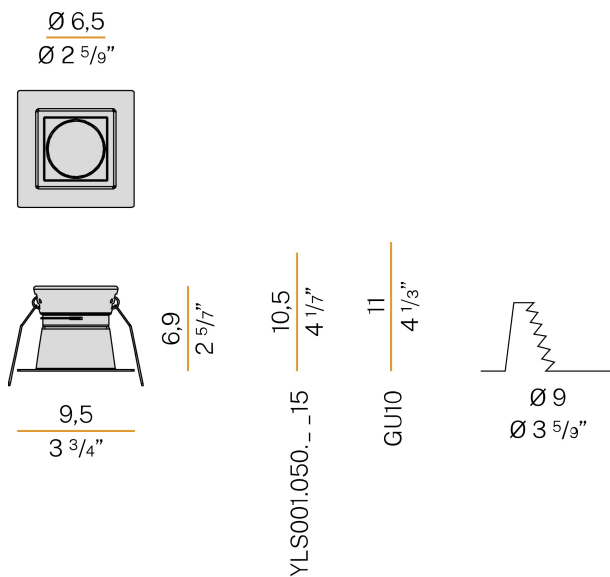

Technical drawing