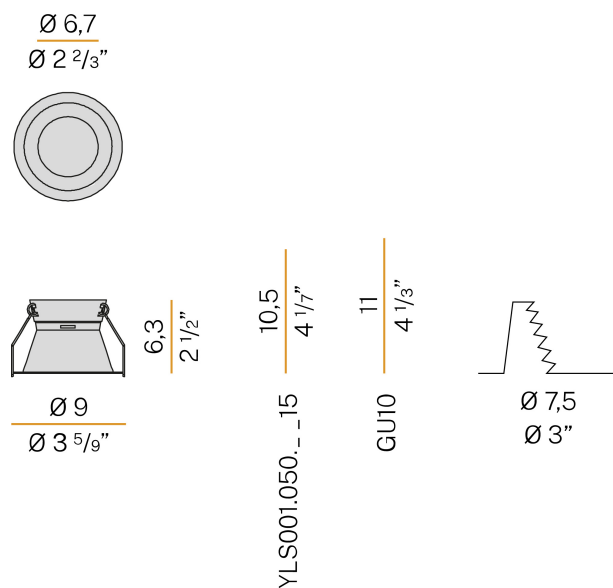

### Data sheet

CODE	XA2115 BLA
SYSTEM POWER CONSUMPTION	max 50W
EFFICACY	13.6lm/W
LIGHT SOURCE	LED retrofit / halogen
LIGHT SOURCE KIT	* included
COMPATIBLE SOURCES	LED retrofit bulb 7,5W GU10 3000K 60° Ra80 680lm (no dimming) * / max.50W GU10
COLOUR TEMPERATURE	3000K Ra>80
LIGHT DISTRIBUTION	wide flood
BEAM ANGLE	60°
POWER SUPPLY	220-240V AC
FREQUENCY	50/60Hz
ELECTRICAL CONFIGURATION	ON-OFF
NOMINAL LUMINOUS FLUX	680lm
LUMEN OUTPUT	680lm
EFFICIENCY	100%
WEIGHT	0,09 Kg
PROTECTION DEGREE	IP20
PACKING DIMENSIONS	0,0 x 0,0 x 0,0 cm

Lighting fixture for ceiling built-in installation for interiors, with direct light emission. Built-in structure for permanent false ceilings, in turned aluminium in white or black polyacrylic paint.  
Light source retaining spring clip in stainless steel.  
Stainless steel spring clips for false ceiling fixing.  
Built-in hole dimension: Ø 75mm (Ø 3")

### Technical drawing