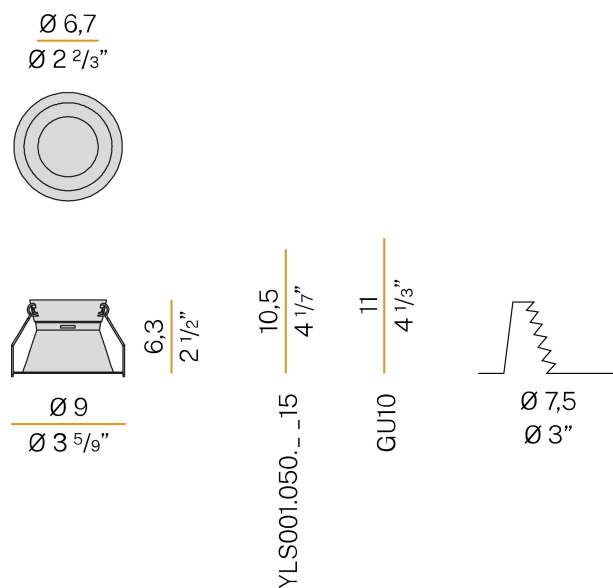

### Data sheet

CODE	XA2115
SYSTEM POWER CONSUMPTION	max 50W
EFFICACY	13.6lm/W
LIGHT SOURCE	LED retrofit / halogen
LIGHT SOURCE KIT	* included
COMPATIBLE SOURCES	LED retrofit bulb 7,5W GU10 3000K 60° Ra80 680lm (no dimming) * / max.50W GU10
COLOUR TEMPERATURE	3000K Ra>80
LIGHT DISTRIBUTION	wide flood
BEAM ANGLE	60°
POWER SUPPLY	220-240V AC
FREQUENCY	50/60Hz
ELECTRICAL CONFIGURATION	ON-OFF
NOMINAL LUMINOUS FLUX	680lm
LUMEN OUTPUT	680lm
EFFICIENCY	100%
WEIGHT	0,09 Kg
PROTECTION DEGREE	IP20
PACKING DIMENSIONS	0,0 x 0,0 x 0,0 cm

Lighting fixture for ceiling built-in installation for interiors, with direct light emission. Built-in structure for permanent false ceilings, in turned aluminium in white or black polyacrylic paint.  
Light source retaining spring clip in stainless steel.  
Stainless steel spring clips for false ceiling fixing.  
Built-in hole dimension: Ø 75mm (Ø 3")

### Technical drawing