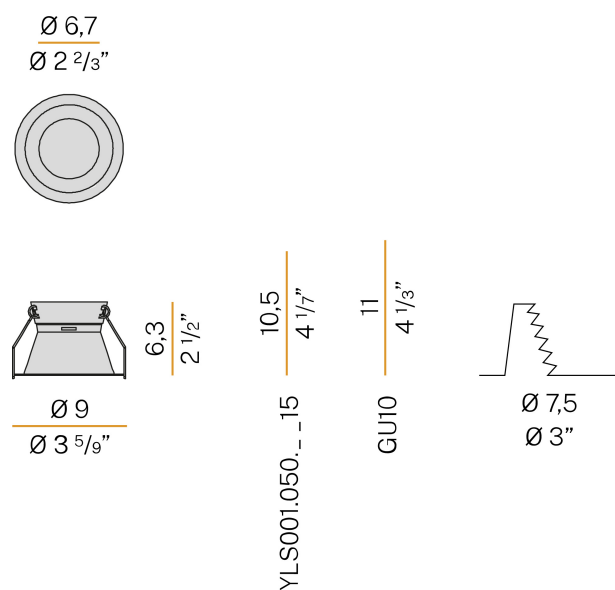

PANZERI

Joe

220-240V AC ON-OFF
XA2115

● white

Data sheet

CODE	XA2115
SYSTEM POWER CONSUMPTION	max 50W
EFFICACY	13.6lm/W
LIGHT SOURCE	LED retrofit / halogen
LIGHT SOURCE KIT	* included
COMPATIBLE SOURCES	LED retrofit bulb 7,5W GU10 3000K 60° Ra80 680lm (no dimming) * / max.50W GU10
COLOUR TEMPERATURE	3000K Ra>80
LIGHT DISTRIBUTION	wide flood
BEAM ANGLE	60°
POWER SUPPLY	220-240V AC
FREQUENCY	50/60Hz
ELECTRICAL CONFIGURATION	ON-OFF
NOMINAL LUMINOUS FLUX	680lm
LUMEN OUTPUT	680lm
EFFICIENCY	100%
WEIGHT	0,09 Kg
PROTECTION DEGREE	IP20
PACKING DIMENSIONS	0,0 x 0,0 x 0,0 cm

Lighting fixture for ceiling built-in installation for interiors, with direct light emission. Built-in structure for permanent false ceilings, in turned aluminium in white or black polyacrylic paint.
Light source retaining spring clip in stainless steel.
Stainless steel spring clips for false ceiling fixing.
Built-in hole dimension: Ø 75mm (Ø 3")

Technical drawing

Application

Polar diagram