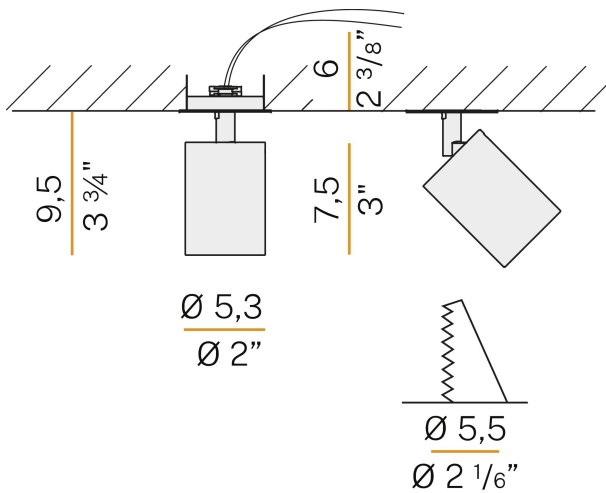

Technical drawing