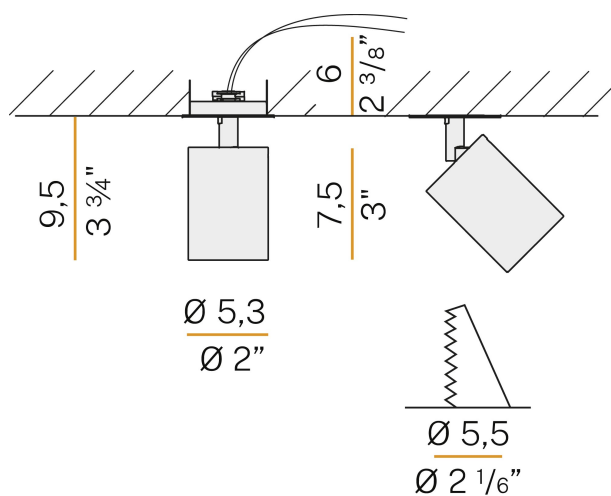

PANZERI

Carl

500mA DC dimmable (DALI/Push DIM)
X12301.010.2502

● white

Data sheet

CODE	X12301.010.2502
SYSTEM POWER CONSUMPTION	18W
EFFICACY	79.78lm/W
LIGHT SOURCE	LED
LIGHT SOURCE LIFETIME	L80 (B10) 50.000h
COLOUR TEMPERATURE	3000K Ra>90
LIGHT DISTRIBUTION	adjustable
BEAM ANGLE	30°
POWER SUPPLY	500mA DC
ELECTRICAL CONFIGURATION	dimmable (DALI/Push DIM)
DRIVER	remote included
NOMINAL LUMINOUS FLUX	2051lm
LUMEN OUTPUT	1436lm
EFFICIENCY	70%
GLARE RATING	UGR < 16
WEIGHT	0,29 Kg
PROTECTION DEGREE	IP20
GLOW WIRE TEST PERFORMANCE	850°
PACKING DIMENSIONS	13,0 x 15,0 x 9,0 cm

Lighting fixture for ceiling semi-built-in installation for interiors, with swivelling light beam.
Built-in ceiling plate for permanent false ceilings, in die-cast aluminium with polyacrylic paint.
Die-cast aluminium joint with polyacrylic paint.
Die-cast aluminium structure rotating on two axes in white, black, bronze, mat brass or titanium polyacrylic paint.
Reflector in thermoplastic material with chrome plated finish.
Textured glass screen.
Anti-glare snoot in black thermoplastic material.
Stainless steel spring clips for false ceiling fixing.
Equipped with 0,4m (15,7") long power cable.
Built-in hole dimension: Ø 55mm (Ø 2.2")

Technical drawing

Polar diagram