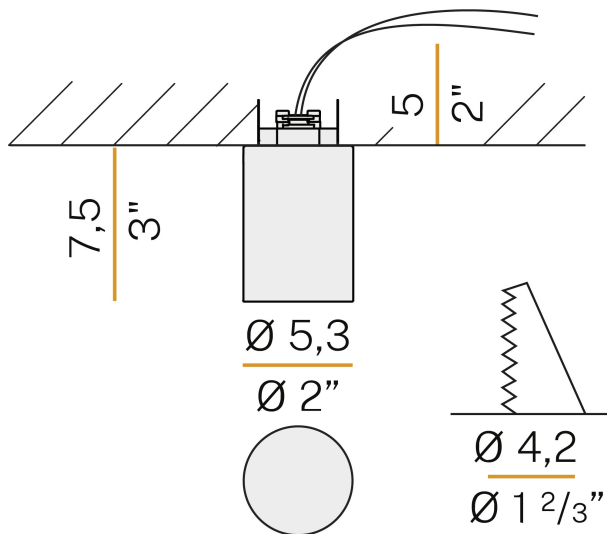

Technical drawing