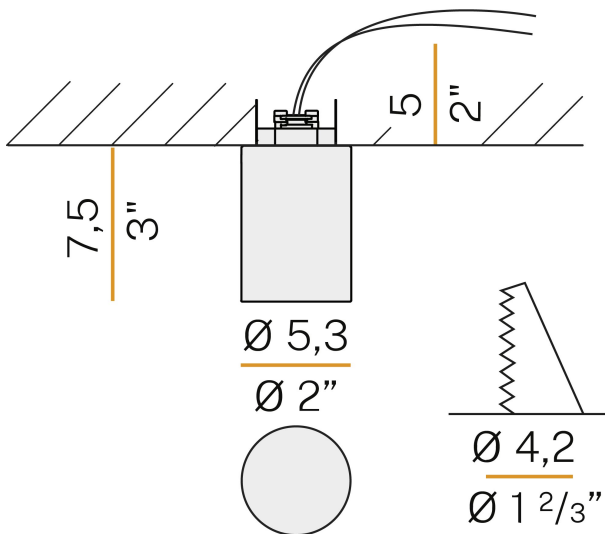

PANZERI

Carl

350mA DC ON-OFF
X12201.008.2501

white

Data sheet

CODE	X12201.008.2501
SYSTEM POWER CONSUMPTION	12W
EFFICACY	87.5lm/W
LIGHT SOURCE	LED
LIGHT SOURCE LIFETIME	L80 (B10) 50.000h
COLOUR TEMPERATURE	3000K Ra>90
LIGHT DISTRIBUTION	flood
BEAM ANGLE	30°
POWER SUPPLY	350mA DC
ELECTRICAL CONFIGURATION	ON-OFF
DRIVER	remote included
NOMINAL LUMINOUS FLUX	1500lm
LUMEN OUTPUT	1050lm
EFFICIENCY	70%
GLARE RATING	UGR < 16
WEIGHT	0,27 Kg
PROTECTION DEGREE	IP20
GLOW WIRE TEST PERFORMANCE	850°
PACKING DIMENSIONS	13,0 x 15,0 x 9,0 cm

Technical drawing

Polar diagram