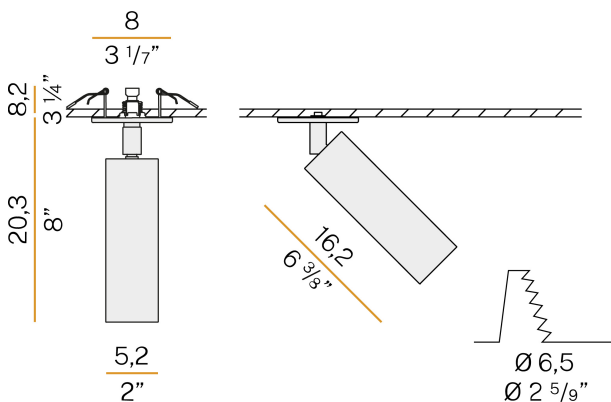

Technical drawing