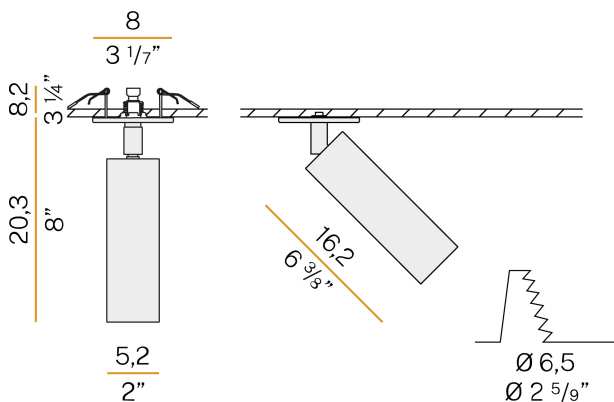

PANZERI

Lola

500mA DC dimmable (DALI/Push DIM)

X12001.020.4002

● white

Data sheet

CODE	X12001.020.4002
SYSTEM POWER CONSUMPTION	18W
EFFICACY	110.83lm/W
LIGHT SOURCE	LED
LIGHT SOURCE LIFETIME	L80 (B10) 50.000h
COLOUR TEMPERATURE	3000K Ra>85
LIGHT DISTRIBUTION	adjustable
BEAM ANGLE	24°
POWER SUPPLY	500mA DC
ELECTRICAL CONFIGURATION	dimmable (DALI/Push DIM)
DRIVER	remote included
NOMINAL LUMINOUS FLUX	2400lm
LUMEN OUTPUT	1995lm
EFFICIENCY	83.1%
GLARE RATING	UGR < 12
WEIGHT	0,52 Kg
PROTECTION DEGREE	IP20
GLOW WIRE TEST PERFORMANCE	850°
PACKING DIMENSIONS	12,0 x 29,5 x 11,0 cm

Lighting fixture for ceiling semi-built-in installation for interiors, with swivelling light beam.
 Built-in ceiling plate for permanent false ceilings, in pickled sheet metal with polyacrylic paint.
 Turned brass joint.
 Die-cast aluminium structure rotating on two axes in white, black, bronze, mat brass or titanium polyacrylic paint.
 Reflector in thermoplastic material with chrome plated finish.
 Anti-glare snoot in black thermoplastic material.
 Stainless steel spring clips for false ceiling fixing.
 Equipped with 0,4m (15,7") long power cable.
 Built-in hole dimension: Ø 65mm (Ø 2,6")

Technical drawing

Polar diagram