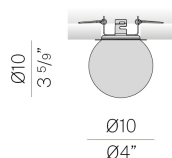

Technical drawing