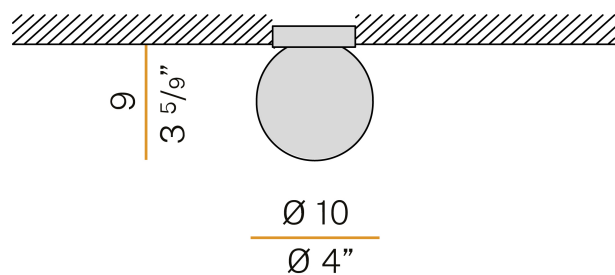

PANZERI

Murané

24V DC ON-OFF
X11505.010.0501

 champagne

Data sheet

CODE	X11505.010.0501
SYSTEM POWER CONSUMPTION	4W
EFFICACY	41.75lm/W
LIGHT SOURCE	LED
COLOUR TEMPERATURE	2700K Ra>90
LIGHT DISTRIBUTION	diffused
POWER SUPPLY	24V DC
ELECTRICAL CONFIGURATION	ON-OFF
DRIVER	remote included
LUMEN OUTPUT	167lm
WEIGHT	0,42 Kg
PROTECTION DEGREE	IP20
COLOUR TOLLERANCES	SDCM 3
PACKING DIMENSIONS	12,0 x 24,0 x 13,0 cm

Technical drawing

Lighting fixture for ceiling or wall semi-built-in installation for interiors, with direct light emission.

Pickled sheet metal fixing bracket in white polyacrylic paint.
Built-in ceiling plate for permanent false ceilings, in pickled sheet metal in champagne polyacrylic paint.

Built-in hole dimension: Ø 70mm (Ø 2,8")

Application

Polar diagram