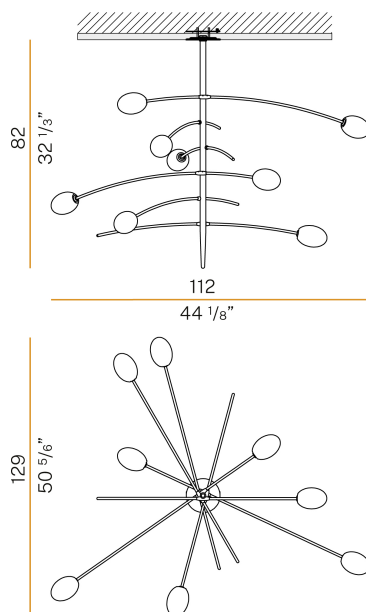

### Data sheet

CODE	X11219.008.0500
SYSTEM POWER CONSUMPTION	24W
EFFICACY	53lm/W
LIGHT SOURCE	LED retrofit / halogen
LIGHT SOURCE KIT	* included
COLOUR TEMPERATURE	2700K Ra>80
LIGHT DISTRIBUTION	diffused
POWER SUPPLY	220-240V AC
FREQUENCY	50/60Hz
NOMINAL LUMINOUS FLUX	2000
LUMEN OUTPUT	1272lm
EFFICIENCY	63.6%
WEIGHT	2,82 Kg
PROTECTION DEGREE	IP20
COLOUR TOLLERANCES	SDCM <6
PACKING DIMENSIONS	100,0 x 100,0 x 92,0 cm

Lighting fixture for semi-recessed ceiling-mounted installation indoors, with diffused emission.

Steel, aluminum and brass structure.

No.8 blown glass with diffusing finish.

Semi-recessed canopy with aluminum ceiling-fixing bracket and painted steel closing disc.

### Technical drawing

### Polar diagram