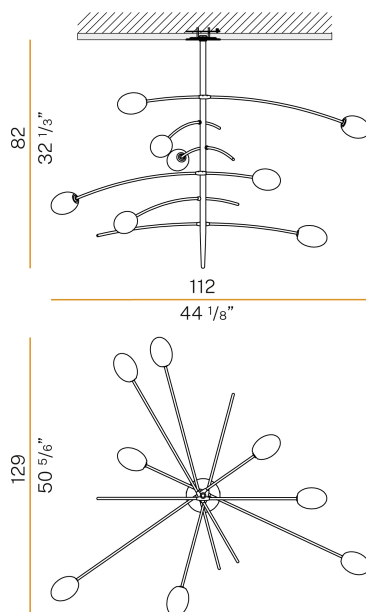

PANZERI

Roris

220-240V AC

X11206.008.0500

● mat black

Data sheet

CODE	X11206.008.0500
SYSTEM POWER CONSUMPTION	24W
EFFICACY	53lm/W
LIGHT SOURCE	LED retrofit / halogen
LIGHT SOURCE KIT	* included
COLOUR TEMPERATURE	2700K Ra>80
LIGHT DISTRIBUTION	diffused
POWER SUPPLY	220-240V AC
FREQUENCY	50/60Hz
NOMINAL LUMINOUS FLUX	2000
LUMEN OUTPUT	1272lm
EFFICIENCY	63.6%
WEIGHT	2,82 Kg
PROTECTION DEGREE	IP20
COLOUR TOLLERANCES	SDCM <6
PACKING DIMENSIONS	100,0 x 100,0 x 92,0 cm

Lighting fixture for semi-recessed ceiling-mounted installation indoors, with diffused emission.

Steel, aluminum and brass structure.

No.8 blown glass with diffusing finish.

Semi-recessed canopy with aluminum ceiling-fixing bracket and painted steel closing disc.

Polyacrylic finish in mat black or mat brass.

Max 8x 4W G9.

Dimmable G9 2700K LED sources included.

Technical drawing

Polar diagram