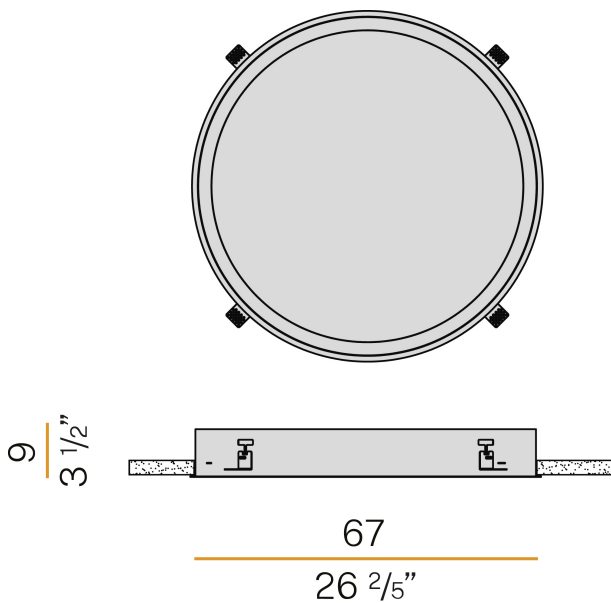

PANZERI

Planet Ring

220-240V AC emergency
X08301.070.0407

white

Data sheet

CODE	X08301.070.0407
SYSTEM POWER CONSUMPTION	71W
EFFICACY	82.59lm/W
LIGHT SOURCE	LED
LIGHT SOURCE LIFETIME	L80 (B20) 80.000h
COLOUR TEMPERATURE	3000K Ra>90
LIGHT DISTRIBUTION	diffused
POWER SUPPLY	220-240V AC
FREQUENCY	50/60Hz
ELECTRICAL CONFIGURATION	emergency
DRIVER	integrated included
NOMINAL LUMINOUS FLUX	8857lm
LUMEN OUTPUT	5864lm
EFFICIENCY	66.2%
DURATION IN EMERGENCY MODE	1h
WEIGHT	8,83 Kg
PROTECTION DEGREE	IP40 IP20
COLOUR TOLLERANCES	SDCM 3
GLOW WIRE TEST PERFORMANCE	850°
PACKING DIMENSIONS	68,0 x 68,0 x 18,0 cm

Lighting fixture for ceiling built-in installation for interiors, with direct light emission. Built-in structure for permanent false ceilings, in pickled sheet metal in white polyacrylic paint.
Aluminium dissipation plate.
Pickled sheet metal closing frame in polyacrylic paint.
Modelled polycarbonate diffuser with opaline finish.
Galvanized sheet metal brackets for false ceiling fixing.
Built-in hole dimension: Ø 655mm (Ø 25,8")

Technical drawing

Polar diagram