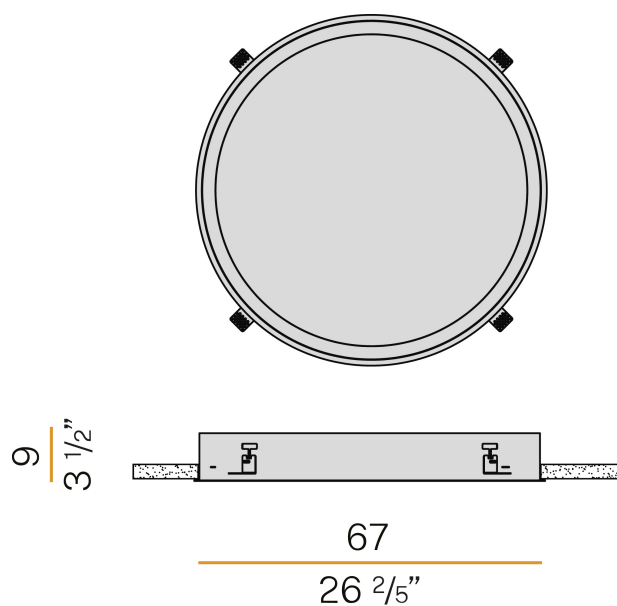

PANZERI

Planet Ring

220-240V AC dimmable (DALI/Push DIM)

X08301.070.0402

● white

Data sheet

CODE	X08301.070.0402
SYSTEM POWER CONSUMPTION	71W
EFFICACY	82.59lm/W
LIGHT SOURCE	LED
LIGHT SOURCE LIFETIME	L80 (B20) 80.000h
COLOUR TEMPERATURE	3000K Ra>90
LIGHT DISTRIBUTION	diffused
POWER SUPPLY	220-240V AC
FREQUENCY	50/60Hz
ELECTRICAL CONFIGURATION	dimmable (DALI/Push DIM)
DRIVER	integrated included
NOMINAL LUMINOUS FLUX	8857lm
LUMEN OUTPUT	5864lm
EFFICIENCY	66.2%
WEIGHT	8,83 Kg
PROTECTION DEGREE	IP40 IP20
COLOUR TOLLERANCES	SDCM 3
GLOW WIRE TEST PERFORMANCE	850°
PACKING DIMENSIONS	68,0 x 68,0 x 18,0 cm

Lighting fixture for ceiling built-in installation for interiors, with direct light emission. Built-in structure for permanent false ceilings, in pickled sheet metal in white polyacrylic paint. Aluminium dissipation plate. Pickled sheet metal closing frame in polyacrylic paint. Modelled polycarbonate diffuser with opaline finish. Galvanized sheet metal brackets for false ceiling fixing. Built-in hole dimension: Ø 655mm (Ø 25,8")

Technical drawing

Polar diagram