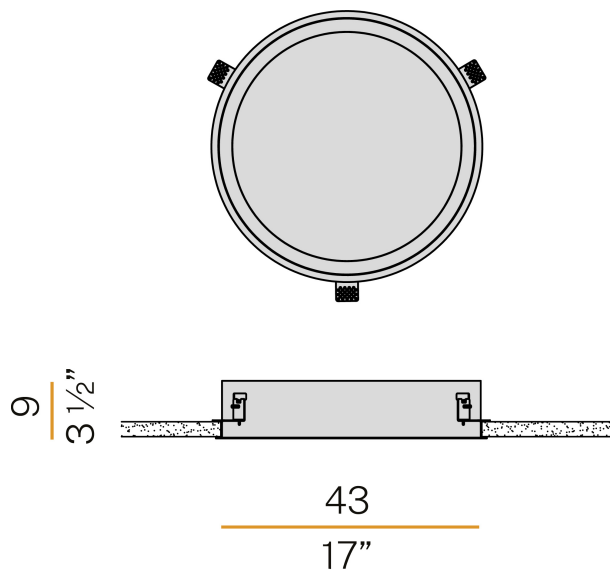

PANZERI

Planet Ring

220-240V AC emergency
X08301.040.0407

● white

Data sheet

CODE	X08301.040.0407
SYSTEM POWER CONSUMPTION	28W
EFFICACY	78.54lm/W
LIGHT SOURCE	LED
LIGHT SOURCE LIFETIME	L80 (B20) 80.000h
COLOUR TEMPERATURE	3000K Ra>90
LIGHT DISTRIBUTION	diffused
POWER SUPPLY	220-240V AC
FREQUENCY	50/60Hz
ELECTRICAL CONFIGURATION	emergency
DRIVER	integrated included
NOMINAL LUMINOUS FLUX	332lm
LUMEN OUTPUT	2199lm
EFFICIENCY	66.2%
DURATION IN EMERGENCY MODE	1h
WEIGHT	4,12 Kg
PROTECTION DEGREE	IP40 IP20
COLOUR TOLLERANCES	SDCM 3
GLOW WIRE TEST PERFORMANCE	850°
PACKING DIMENSIONS	46,0 x 18,0 x 46,0 cm

Lighting fixture for ceiling built-in installation for interiors, with direct light emission. Built-in structure for permanent false ceilings, in pickled sheet metal in white polyacrylic paint. Pickled sheet metal closing frame in polyacrylic paint. Modelled polycarbonate diffuser with opaline finish. Galvanized sheet metal brackets for false ceiling fixing. Built-in hole dimension: \varnothing 415mm (\varnothing 16,3")

Technical drawing

Polar diagram