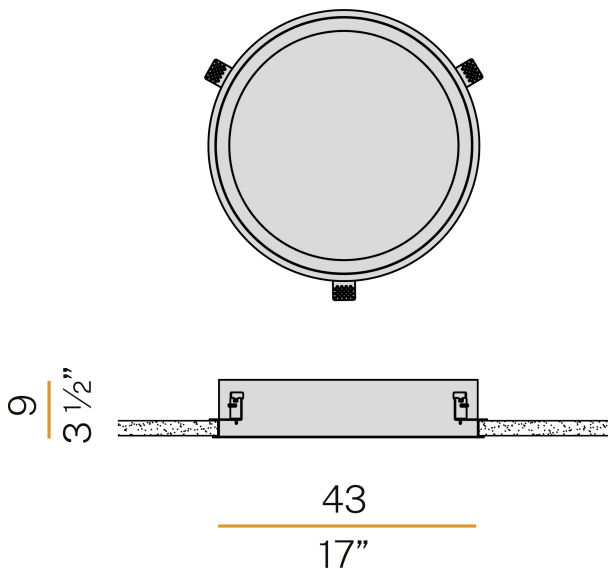

PANZERI

Planet Ring

220-240V AC dimmable (DALI/Push DIM)

X08301.040.0402

● white

Data sheet

CODE	X08301.040.0402
SYSTEM POWER CONSUMPTION	28W
EFFICACY	78.54lm/W
LIGHT SOURCE	LED
LIGHT SOURCE LIFETIME	L80 (B20) 80.000h
COLOUR TEMPERATURE	3000K Ra>90
LIGHT DISTRIBUTION	diffused
POWER SUPPLY	220-240V AC
FREQUENCY	50/60Hz
ELECTRICAL CONFIGURATION	dimmable (DALI/Push DIM)
DRIVER	integrated included
NOMINAL LUMINOUS FLUX	3321lm
LUMEN OUTPUT	2199lm
EFFICIENCY	66.2%
WEIGHT	4,12 Kg
PROTECTION DEGREE	IP40 IP20
COLOUR TOLLERANCES	SDCM 3
GLOW WIRE TEST PERFORMANCE	850°
PACKING DIMENSIONS	46,0 x 18,0 x 46,0 cm

Lighting fixture for ceiling built-in installation for interiors, with direct light emission. Built-in structure for permanent false ceilings, in pickled sheet metal in white polyacrylic paint. Pickled sheet metal closing frame in polyacrylic paint. Modelled polycarbonate diffuser with opaline finish. Galvanized sheet metal brackets for false ceiling fixing. Built-in hole dimension: Ø 415mm (Ø 16,3")

Technical drawing