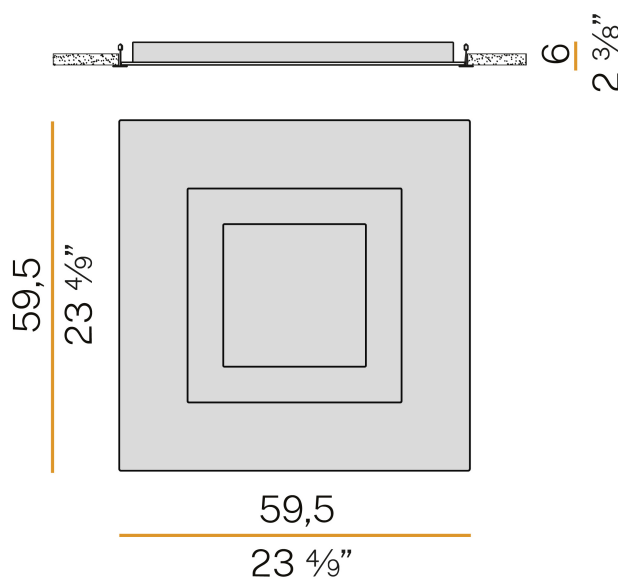

PANZERI

Flat

220-240V AC ON-OFF
X07501.060.0401

● white

Data sheet

CODE	X07501.060.0401
SYSTEM POWER CONSUMPTION	48W
EFFICACY	61.04lm/W
LIGHT SOURCE	LED
LIGHT SOURCE LIFETIME	L80 (B20) 60.000h
COLOUR TEMPERATURE	3000K Ra>90
LIGHT DISTRIBUTION	diffused
POWER SUPPLY	220-240V AC
FREQUENCY	50/60Hz
ELECTRICAL CONFIGURATION	ON-OFF
DRIVER	integrated included
NOMINAL LUMINOUS FLUX	5216lm
LUMEN OUTPUT	2930lm
EFFICIENCY	56.2%
WEIGHT	5,18 Kg
PROTECTION DEGREE	IP40
COLOUR TOLLERANCES	SDCM 3
PACKING DIMENSIONS	19,5 x 62,5 x 63,5 cm

Lighting fixture for ceiling built-in installation for interiors, with direct light emission. Built-in bearing structure for modular false ceilings, in aluminium in polyacrylic paint. Pickled sheet metal closing frames in white polyacrylic paint. Modelled polycarbonate diffuser with opaline finish. Equipped with inspection flap to access the terminal block.

Technical drawing

Polar diagram