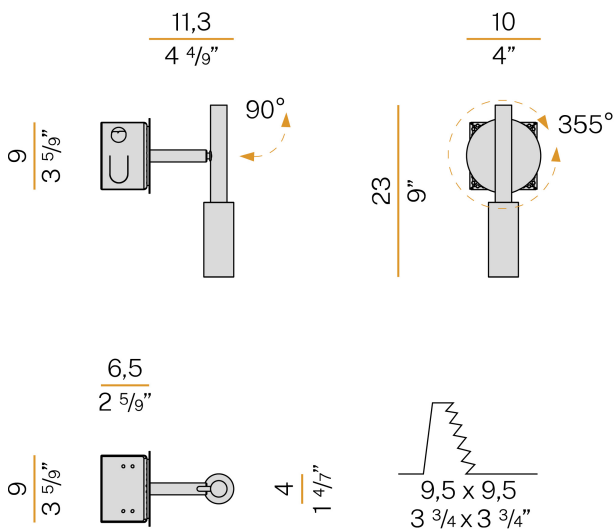

### Data sheet

CODE	X07305.001.0501
SYSTEM POWER CONSUMPTION	6,5W
EFFICACY	56.5lm/W
LIGHT SOURCE	LED
LIGHT SOURCE LIFETIME	L70 (B50) 80.000h
COLOUR TEMPERATURE	2700K Ra>90
LIGHT DISTRIBUTION	adjustable
POWER SUPPLY	220-240V AC
FREQUENCY	50/60Hz
ELECTRICAL CONFIGURATION	ON-OFF
DRIVER	integrated included
NOMINAL LUMINOUS FLUX	475lm
LUMEN OUTPUT	339lm
EFFICIENCY	71.4%
WEIGHT	1,09 Kg
PROTECTION DEGREE	IP20
COLOUR TOLLERANCES	SDCM 3
PACKING DIMENSIONS	29,0 x 24,0 x 14,0 cm

Turned brass end cap in polyacrylic paint.

Recessed housing for masonry or plasterboard, in pickled sheet metal in polyacrylic paint.

Pickled sheet metal brackets for plasterboard fixing.

Built-in hole dimension: 95x95mm (3,7x3,7")

### Technical drawing