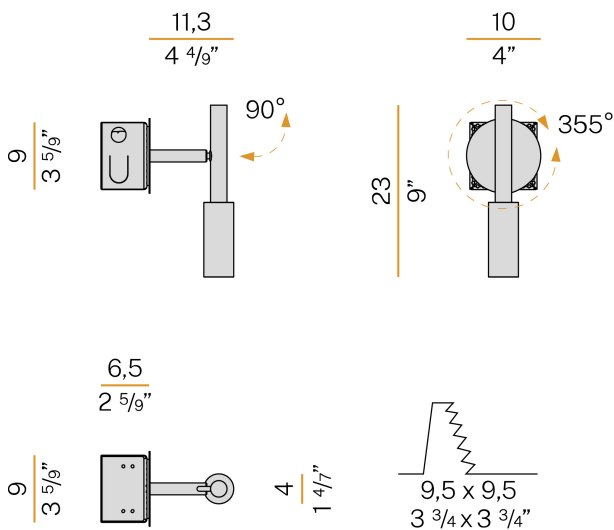

Turned brass end cap in polyacrylic paint.

Recessed housing for masonry or plasterboard, in pickled sheet metal in polyacrylic paint.

Pickled sheet metal brackets for plasterboard fixing.

Built-in hole dimension: 95x95mm (3,7x3,7")

Technical drawing

Application

Polar diagram