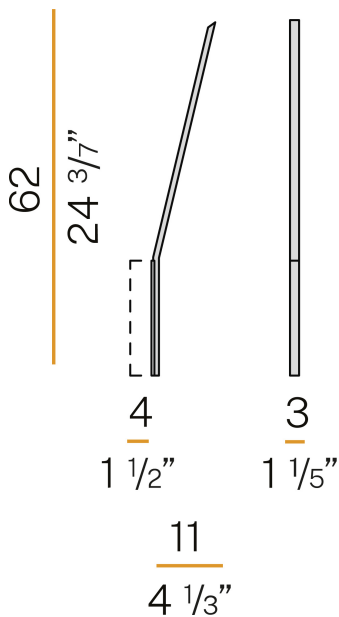

PANZERI

Ypsilon

220-240V AC ON-OFF

X07219.000.0401

 mat brass

INDIRECT
LIGHT

Data sheet

CODE	X07219.000.0401
SYSTEM POWER CONSUMPTION	13W
EFFICACY	80.46lm/W
LIGHT SOURCE	LED
COLOUR TEMPERATURE	3000K Ra>90
LIGHT DISTRIBUTION	diffused
POWER SUPPLY	220-240V AC
FREQUENCY	50/60Hz
ELECTRICAL CONFIGURATION	ON-OFF
DRIVER	integrated included
NOMINAL LUMINOUS FLUX	1366lm
LUMEN OUTPUT	1046lm
EFFICIENCY	76.6%
WEIGHT	0,59 Kg
PROTECTION DEGREE	IP20
COLOUR TOLLERANCES	SDCM 3
PACKING DIMENSIONS	10,0 x 83,0 x 5,0 cm

Technical drawing

Lighting fixture for wall semi-built-in installation for interiors, with indirect light emission.

Pickled sheet metal bracket in white, black, bronze or mat brass polyacrylic paint, or in polished stainless steel.

Application

Polar diagram