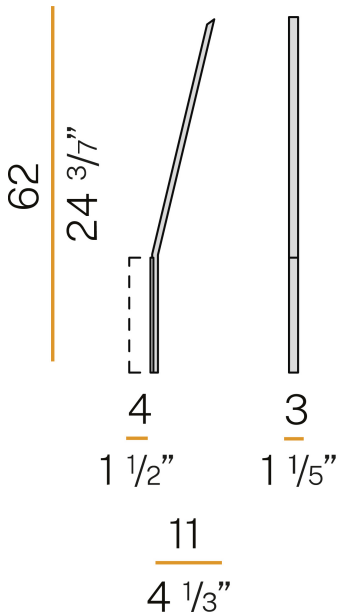

PANZERI

Ypsilon

220-240V AC ON-OFF

X07201.000.0401

● white

Data sheet

CODE	X07201.000.0401
SYSTEM POWER CONSUMPTION	13W
EFFICACY	80.46lm/W
LIGHT SOURCE	LED
COLOUR TEMPERATURE	3000K Ra>90
LIGHT DISTRIBUTION	diffused
POWER SUPPLY	220-240V AC
FREQUENCY	50/60Hz
ELECTRICAL CONFIGURATION	ON-OFF
DRIVER	integrated included
NOMINAL LUMINOUS FLUX	1366lm
LUMEN OUTPUT	1046lm
EFFICIENCY	76.6%
WEIGHT	0,59 Kg
PROTECTION DEGREE	IP20
COLOUR TOLLERANCES	SDCM 3
PACKING DIMENSIONS	10,0 x 83,0 x 5,0 cm

Technical drawing