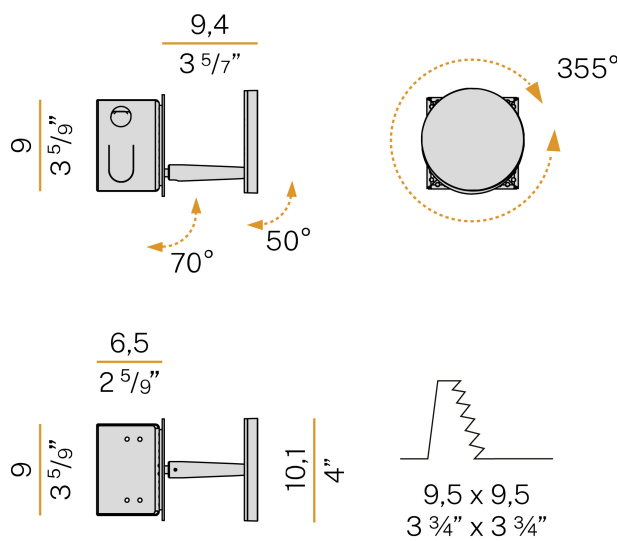

Technical drawing