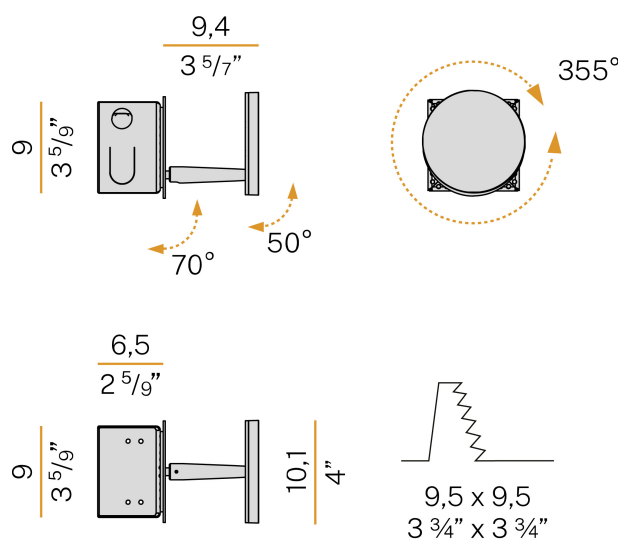

PANZERI

Bella

220-240V AC dimmable (Step DIM)

X05219.011.0509

 matte brass

Data sheet

CODE	X05219.011.0509
SYSTEM POWER CONSUMPTION	5W
EFFICACY	77.6lm/W
LIGHT SOURCE	LED
LIGHT SOURCE LIFETIME	L80 (B10) 70.000h
COLOUR TEMPERATURE	2700K Ra>90
LIGHT DISTRIBUTION	adjustable
POWER SUPPLY	220-240V AC
FREQUENCY	50/60Hz
ELECTRICAL CONFIGURATION	dimmable (Step DIM)
DRIVER	integrated included
NOMINAL LUMINOUS FLUX	460lm
LUMEN OUTPUT	388lm
EFFICIENCY	84.3%
WEIGHT	0,93 Kg
PROTECTION DEGREE	IP20
COLOUR TOLLERANCES	SDCM 3
PACKING DIMENSIONS	13,0 x 24,0 x 12,0 cm

Technical drawing

Lighting fixture for wall semi-built-in installation for interiors, with swivelling light beam.
 Pickled sheet metal fixing disk in white polyacrylic paint.
 Pickled sheet metal wall plate in white, black, bronze, mat brass or titanium polyacrylic paint.
 Turned brass joints in polyacrylic paint.
 Die-cast aluminium structure in polyacrylic paint.
 Die-cast aluminium head rotating on three axes in polyacrylic paint.
 Modelled acrylic diffuser with mat finish.
 Aluminium closing disk in polyacrylic paint.
 Push-button to adjust luminosity according to 5 levels of visual comfort.
 Recessed housing for masonry or plasterboard, in pickled sheet metal in polyacrylic paint.
 Pickled sheet metal brackets for plasterboard fixing.
 Built-in hole dimension: 95x95mm (3,7x3,7")