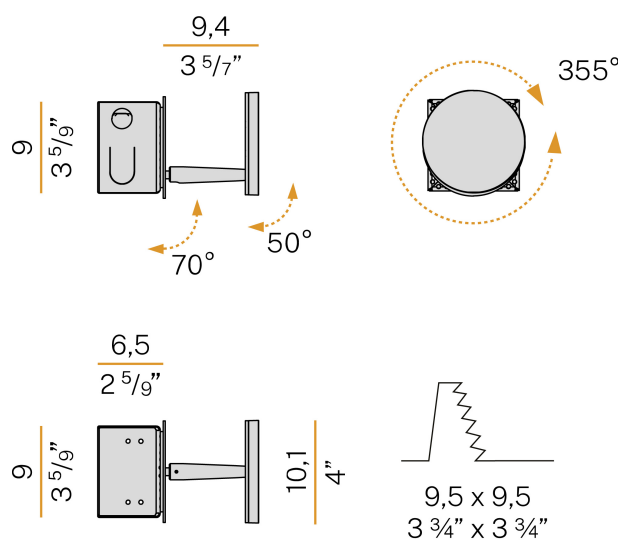

PANZERI

Bella

220-240V AC dimmable (Step DIM)

X05205.011.0509

 champagne

Data sheet

CODE	X05205.011.0509
SYSTEM POWER CONSUMPTION	5W
EFFICACY	77.6lm/W
LIGHT SOURCE	LED
LIGHT SOURCE LIFETIME	L80 (B10) 70.000h
COLOUR TEMPERATURE	2700K Ra>90
LIGHT DISTRIBUTION	adjustable
POWER SUPPLY	220-240V AC
FREQUENCY	50/60Hz
ELECTRICAL CONFIGURATION	dimmable (Step DIM)
DRIVER	integrated included
NOMINAL LUMINOUS FLUX	460lm
LUMEN OUTPUT	388lm
EFFICIENCY	84.3%
WEIGHT	0,93 Kg
PROTECTION DEGREE	IP20
COLOUR TOLLERANCES	SDCM 3
PACKING DIMENSIONS	13,0 x 24,0 x 12,0 cm

Technical drawing

Lighting fixture for wall semi-built-in installation for interiors, with swivelling light beam.
 Pickled sheet metal fixing disk in white polyacrylic paint.
 Pickled sheet metal wall plate in white, black, bronze, mat brass or titanium polyacrylic paint.
 Turned brass joints in polyacrylic paint.
 Die-cast aluminium structure in polyacrylic paint.
 Die-cast aluminium head rotating on three axes in polyacrylic paint.
 Modelled acrylic diffuser with mat finish.
 Aluminium closing disk in polyacrylic paint.
 Push-button to adjust luminosity according to 5 levels of visual comfort.
 Recessed housing for masonry or plasterboard, in pickled sheet metal in polyacrylic paint.
 Pickled sheet metal brackets for plasterboard fixing.
 Built-in hole dimension: 95x95mm (3,7x3,7")