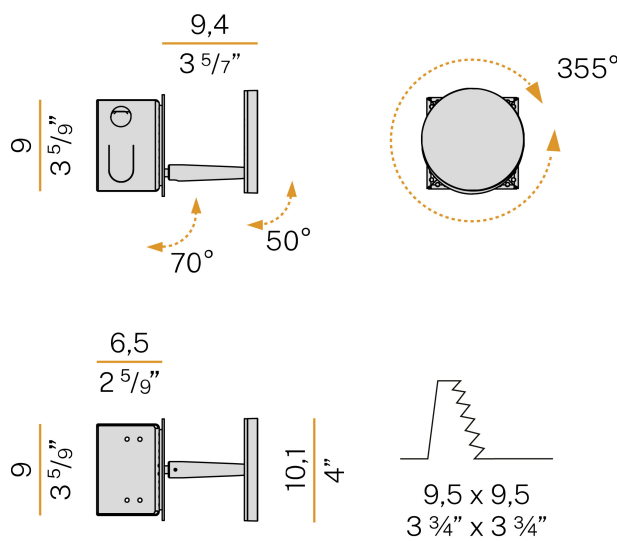

PANZERI

Bella

220-240V AC dimmable (Step DIM)

X05202.011.0509

● black

Data sheet

CODE	X05202.011.0509
SYSTEM POWER CONSUMPTION	5W
EFFICACY	77.6lm/W
LIGHT SOURCE	LED
LIGHT SOURCE LIFETIME	L80 (B10) 70.000h
COLOUR TEMPERATURE	2700K Ra>90
LIGHT DISTRIBUTION	adjustable
POWER SUPPLY	220-240V AC
FREQUENCY	50/60Hz
ELECTRICAL CONFIGURATION	dimmable (Step DIM)
DRIVER	integrated included
NOMINAL LUMINOUS FLUX	460lm
LUMEN OUTPUT	388lm
EFFICIENCY	84.3%
WEIGHT	0,93 Kg
PROTECTION DEGREE	IP20
COLOUR TOLLERANCES	SDCM 3
PACKING DIMENSIONS	13,0 x 24,0 x 12,0 cm

Technical drawing

Lighting fixture for wall semi-built-in installation for interiors, with swivelling light beam.
Pickled sheet metal fixing disk in white polyacrylic paint.
Pickled sheet metal wall plate in white, black, bronze, mat brass or titanium polyacrylic paint.
Turned brass joints in polyacrylic paint.
Die-cast aluminium structure in polyacrylic paint.
Die-cast aluminium head rotating on three axes in polyacrylic paint.
Modelled acrylic diffuser with mat finish.
Aluminium closing disk in polyacrylic paint.
Push-button to adjust luminosity according to 5 levels of visual comfort.
Recessed housing for masonry or plasterboard, in pickled sheet metal in polyacrylic paint.
Pickled sheet metal brackets for plasterboard fixing.
Built-in hole dimension: 95x95mm (3,7x3,7")