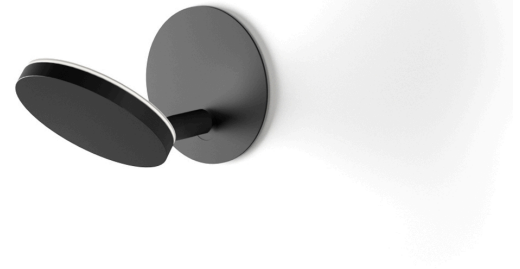

PANZERI

Bella

220-240V AC dimmable (Step DIM)

X05202.011.0509

● black

Data sheet

CODE	X05202.011.0509
SYSTEM POWER CONSUMPTION	5W
EFFICACY	77.6lm/W
LIGHT SOURCE	LED
LIGHT SOURCE LIFETIME	L80 (B10) 70.000h
COLOUR TEMPERATURE	2700K Ra>90
LIGHT DISTRIBUTION	adjustable
POWER SUPPLY	220-240V AC
FREQUENCY	50/60Hz
ELECTRICAL CONFIGURATION	dimmable (Step DIM)
DRIVER	integrated included
NOMINAL LUMINOUS FLUX	460lm
LUMEN OUTPUT	388lm
EFFICIENCY	84.3%
WEIGHT	0,93 Kg
PROTECTION DEGREE	IP20
COLOUR TOLLERANCES	SDCM 3
PACKING DIMENSIONS	13,0 x 24,0 x 12,0 cm

Technical drawing

Lighting fixture for wall semi-built-in installation for interiors, with swivelling light beam.
Pickled sheet metal fixing disk in white polyacrylic paint.
Pickled sheet metal wall plate in white, black, bronze, mat brass or titanium polyacrylic paint.
Turned brass joints in polyacrylic paint.
Die-cast aluminium structure in polyacrylic paint.
Die-cast aluminium head rotating on three axes in polyacrylic paint.
Modelled acrylic diffuser with mat finish.
Aluminium closing disk in polyacrylic paint.
Push-button to adjust luminosity according to 5 levels of visual comfort.
Recessed housing for masonry or plasterboard, in pickled sheet metal in polyacrylic paint.
Pickled sheet metal brackets for plasterboard fixing.
Built-in hole dimension: 95x95mm (3,7x3,7")