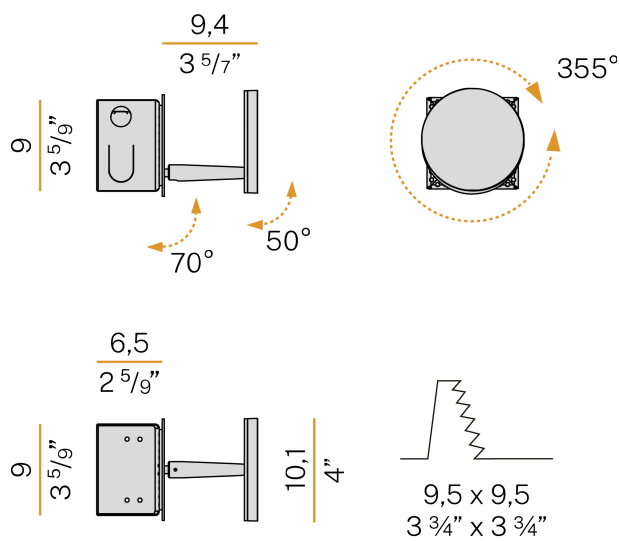

PANZERI

Bella

220-240V AC dimmable (Step DIM)

X05201.011.0509

● white

Data sheet

CODE	X05201.011.0509
SYSTEM POWER CONSUMPTION	5W
EFFICACY	77.6lm/W
LIGHT SOURCE	LED
LIGHT SOURCE LIFETIME	L80 (B10) 70.000h
COLOUR TEMPERATURE	2700K Ra>90
LIGHT DISTRIBUTION	adjustable
POWER SUPPLY	220-240V AC
FREQUENCY	50/60Hz
ELECTRICAL CONFIGURATION	dimmable (Step DIM)
DRIVER	integrated included
NOMINAL LUMINOUS FLUX	460lm
LUMEN OUTPUT	388lm
EFFICIENCY	84.3%
WEIGHT	0,93 Kg
PROTECTION DEGREE	IP20
COLOUR TOLLERANCES	SDCM 3
PACKING DIMENSIONS	13,0 x 24,0 x 12,0 cm

Technical drawing

Lighting fixture for wall semi-built-in installation for interiors, with swivelling light beam.

- Pickled sheet metal fixing disk in white polyacrylic paint.
- Pickled sheet metal wall plate in white, black, bronze, mat brass or titanium polyacrylic paint.
- Turned brass joints in polyacrylic paint.
- Die-cast aluminium structure in polyacrylic paint.
- Die-cast aluminium head rotating on three axes in polyacrylic paint.
- Modelled acrylic diffuser with mat finish.
- Aluminium closing disk in polyacrylic paint.
- Push-button to adjust luminosity according to 5 levels of visual comfort.
- Recessed housing for masonry or plasterboard, in pickled sheet metal in polyacrylic paint.
- Pickled sheet metal brackets for plasterboard fixing.

Built-in hole dimension: 95x95mm (3,7x3,7")

Application