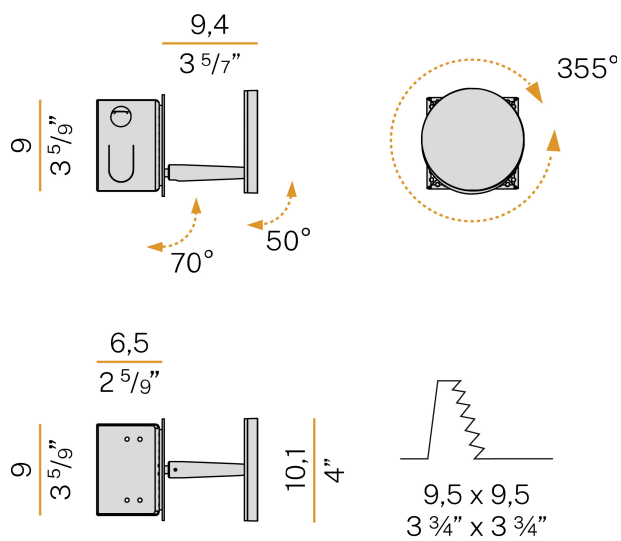

PANZERI

Bella

220-240V AC dimmable (Step DIM)

X05201.011.0509

● white

Data sheet

CODE	X05201.011.0509
SYSTEM POWER CONSUMPTION	5W
EFFICACY	77.6lm/W
LIGHT SOURCE	LED
LIGHT SOURCE LIFETIME	L80 (B10) 70.000h
COLOUR TEMPERATURE	2700K Ra>90
LIGHT DISTRIBUTION	adjustable
POWER SUPPLY	220-240V AC
FREQUENCY	50/60Hz
ELECTRICAL CONFIGURATION	dimmable (Step DIM)
DRIVER	integrated included
NOMINAL LUMINOUS FLUX	460lm
LUMEN OUTPUT	388lm
EFFICIENCY	84.3%
WEIGHT	0,93 Kg
PROTECTION DEGREE	IP20
COLOUR TOLLERANCES	SDCM 3
PACKING DIMENSIONS	13,0 x 24,0 x 12,0 cm

Technical drawing

Lighting fixture for wall semi-built-in installation for interiors, with swivelling light beam.

- Pickled sheet metal fixing disk in white polyacrylic paint.
- Pickled sheet metal wall plate in white, black, bronze, mat brass or titanium polyacrylic paint.
- Turned brass joints in polyacrylic paint.
- Die-cast aluminium structure in polyacrylic paint.
- Die-cast aluminium head rotating on three axes in polyacrylic paint.
- Modelled acrylic diffuser with mat finish.
- Aluminium closing disk in polyacrylic paint.
- Push-button to adjust luminosity according to 5 levels of visual comfort.
- Recessed housing for masonry or plasterboard, in pickled sheet metal in polyacrylic paint.
- Pickled sheet metal brackets for plasterboard fixing.

Built-in hole dimension: 95x95mm (3,7x3,7")

Application