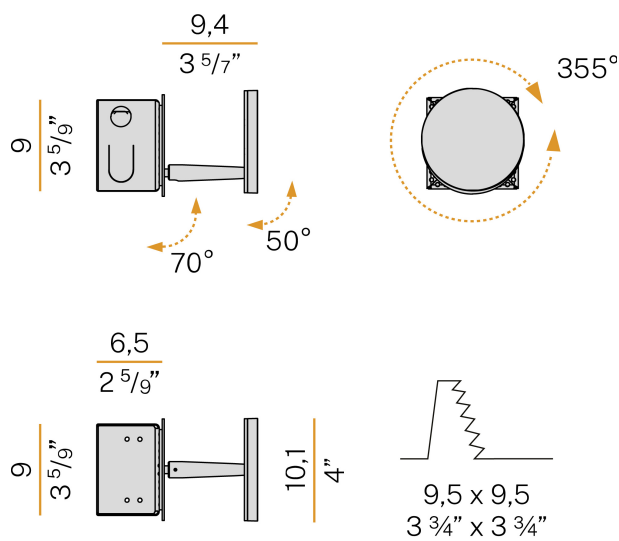

## Bella

220-240V AC dimmable (Step DIM)

X05201.011.0509

● white

### Data sheet

CODE	X05201.011.0509
SYSTEM POWER CONSUMPTION	5W
EFFICACY	77.6lm/W
LIGHT SOURCE	LED
LIGHT SOURCE LIFETIME	L80 (B10) 70.000h
COLOUR TEMPERATURE	2700K Ra>90
LIGHT DISTRIBUTION	adjustable
POWER SUPPLY	220-240V AC
FREQUENCY	50/60Hz
ELECTRICAL CONFIGURATION	dimmable (Step DIM)
DRIVER	integrated included
NOMINAL LUMINOUS FLUX	460lm
LUMEN OUTPUT	388lm
EFFICIENCY	84.3%
WEIGHT	0,93 Kg
PROTECTION DEGREE	IP20
COLOUR TOLLERANCES	SDCM 3
PACKING DIMENSIONS	13,0 x 24,0 x 12,0 cm

### Technical drawing

Lighting fixture for wall semi-built-in installation for interiors, with swivelling light beam.  
 Pickled sheet metal fixing disk in white polyacrylic paint.  
 Pickled sheet metal wall plate in white, black, bronze, mat brass or titanium polyacrylic paint.  
 Turned brass joints in polyacrylic paint.  
 Die-cast aluminium structure in polyacrylic paint.  
 Die-cast aluminium head rotating on three axes in polyacrylic paint.  
 Modelled acrylic diffuser with mat finish.  
 Aluminium closing disk in polyacrylic paint.  
 Push-button to adjust luminosity according to 5 levels of visual comfort.  
 Recessed housing for masonry or plasterboard, in pickled sheet metal in polyacrylic paint.  
 Pickled sheet metal brackets for plasterboard fixing.  
 Built-in hole dimension: 95x95mm (3,7x3,7")