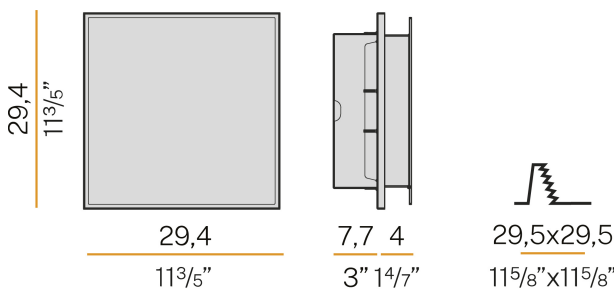

Technical drawing