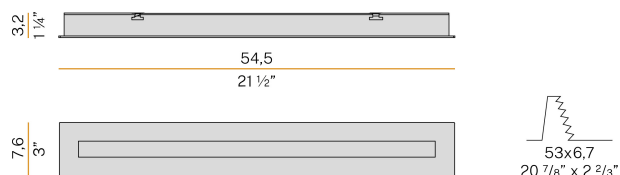

PANZERI

Mark

24V DC
X01730.055.0410

titanium

Data sheet

CODE	X01730.055.0410
SYSTEM POWER CONSUMPTION	17W
EFFICACY	42.53lm/W
LIGHT SOURCE	LED
LIGHT SOURCE LIFETIME	L80 (B20) 80.000h
COLOUR TEMPERATURE	3000K Ra>90
LIGHT DISTRIBUTION	diffused
POWER SUPPLY	24V DC
DRIVER	remote not included
NOMINAL LUMINOUS FLUX	2152lm
LUMEN OUTPUT	723lm
EFFICIENCY	33.6%
WEIGHT	1,05 Kg
PROTECTION DEGREE	IP20
COLOUR TOLLERANCES	SDCM 3
PACKING DIMENSIONS	12,5 x 63,0 x 14,0 cm

Lighting fixture for ceiling or wall built-in installation for interiors, with direct light emission.

Built-in structure in plasterboard, in aluminium in white polyacrylic paint.

Reflector in aluminium in white polyacrylic paint.

Pickled sheet metal closing frame in white, black, bronze, mat brass or titanium polyacrylic paint.

Stainless steel spring clips for plasterboard fixing.

Built-in hole dimension: 530x67mm (20,9x2,6")

Technical drawing