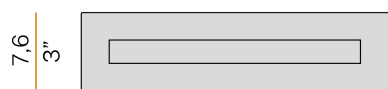

PANZERI

Mark

24V DC
X01719.030.0410

 mat brass

Data sheet

CODE	X01719.030.0410
SYSTEM POWER CONSUMPTION	8,5W
EFFICACY	45.25lm/W
LIGHT SOURCE	LED
LIGHT SOURCE LIFETIME	L80 (B20) 80.000h
COLOUR TEMPERATURE	3000K Ra>90
LIGHT DISTRIBUTION	diffused
POWER SUPPLY	24V DC
DRIVER	remote not included
NOMINAL LUMINOUS FLUX	1076lm
LUMEN OUTPUT	362lm
EFFICIENCY	33.6%
WEIGHT	0,60 Kg
PROTECTION DEGREE	IP20
COLOUR TOLLERANCES	SDCM 3
PACKING DIMENSIONS	10,5 x 45,0 x 10,5 cm

Lighting fixture for ceiling or wall built-in installation for interiors, with direct light emission.

Built-in structure in plasterboard, in aluminium in white polyacrylic paint.

Reflector in aluminium in white polyacrylic paint.

Pickled sheet metal closing frame in white, black, bronze, mat brass or titanium polyacrylic paint.

Stainless steel spring clips for plasterboard fixing.

Built-in hole dimension: 280x67mm (11x2,6")

Technical drawing