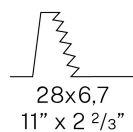

PANZERI

Mark

24V DC
X01719.030.0410

 mat brass

Data sheet

CODE	X01719.030.0410
SYSTEM POWER CONSUMPTION	8,5W
EFFICACY	45.25lm/W
LIGHT SOURCE	LED
LIGHT SOURCE LIFETIME	L80 (B20) 80.000h
COLOUR TEMPERATURE	3000K Ra>90
LIGHT DISTRIBUTION	diffused
POWER SUPPLY	24V DC
DRIVER	remote not included
NOMINAL LUMINOUS FLUX	1076lm
LUMEN OUTPUT	362lm
EFFICIENCY	33.6%
WEIGHT	0,60 Kg
PROTECTION DEGREE	IP20
COLOUR TOLLERANCES	SDCM 3
PACKING DIMENSIONS	10,5 x 45,0 x 10,5 cm

Pickled sheet metal closing frame in white, black, bronze, mat brass or titanium polyacrylic paint.

Stainless steel spring clips for plasterboard fixing.

Built-in hole dimension: 280x67mm (11x2,6")

Technical drawing