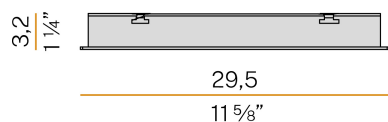

PANZERI

Mark

24V DC
X01719.030.0410

 mat brass

Data sheet

CODE	X01719.030.0410
SYSTEM POWER CONSUMPTION	8,5W
EFFICACY	45.25lm/W
LIGHT SOURCE	LED
LIGHT SOURCE LIFETIME	L80 (B20) 80.000h
COLOUR TEMPERATURE	3000K Ra>90
LIGHT DISTRIBUTION	diffused
POWER SUPPLY	24V DC
DRIVER	remote not included
NOMINAL LUMINOUS FLUX	1076lm
LUMEN OUTPUT	362lm
EFFICIENCY	33.6%
WEIGHT	0,60 Kg
PROTECTION DEGREE	IP20
COLOUR TOLLERANCES	SDCM 3
PACKING DIMENSIONS	10,5 x 45,0 x 10,5 cm

Lighting fixture for ceiling or wall built-in installation for interiors, with direct light emission.

Built-in structure in plasterboard, in aluminium in white polyacrylic paint.

Reflector in aluminium in white polyacrylic paint.

Pickled sheet metal closing frame in white, black, bronze, mat brass or titanium polyacrylic paint.

Stainless steel spring clips for plasterboard fixing.

Built-in hole dimension: 280x67mm (11x2,6")

Technical drawing