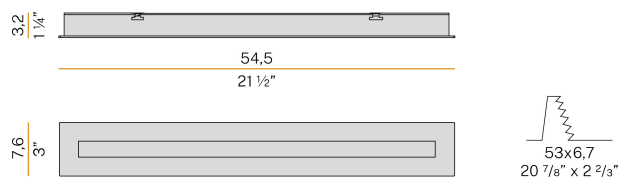

PANZERI

Mark

24V DC
X01717.055.0410

Data sheet

CODE	X01717.055.0410
SYSTEM POWER CONSUMPTION	17W
EFFICACY	42.53lm/W
LIGHT SOURCE	LED
LIGHT SOURCE LIFETIME	L80 (B20) 80.000h
COLOUR TEMPERATURE	3000K Ra>90
LIGHT DISTRIBUTION	diffused
POWER SUPPLY	24V DC
DRIVER	remote not included
NOMINAL LUMINOUS FLUX	2152lm
LUMEN OUTPUT	723lm
EFFICIENCY	33.6%
WEIGHT	1,05 Kg
PROTECTION DEGREE	IP20
COLOUR TOLLERANCES	SDCM 3
PACKING DIMENSIONS	12,5 x 63,0 x 14,0 cm

Lighting fixture for ceiling or wall built-in installation for interiors, with direct light emission.

Built-in structure in plasterboard, in aluminium in white polyacrylic paint.

Reflector in aluminium in white polyacrylic paint.

Pickled sheet metal closing frame in white, black, bronze, mat brass or titanium polyacrylic paint.

Stainless steel spring clips for plasterboard fixing.

Built-in hole dimension: 530x67mm (20,9x2,6")

Technical drawing