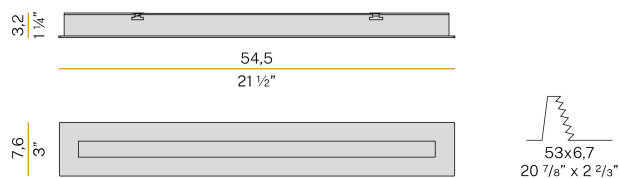

PANZERI

Mark

24V DC
X01701.055.0410

white

Data sheet

CODE	X01701.055.0410
SYSTEM POWER CONSUMPTION	17W
EFFICACY	42.53lm/W
LIGHT SOURCE	LED
LIGHT SOURCE LIFETIME	L80 (B20) 80.000h
COLOUR TEMPERATURE	3000K Ra>90
LIGHT DISTRIBUTION	diffused
POWER SUPPLY	24V DC
DRIVER	remote not included
NOMINAL LUMINOUS FLUX	2152lm
LUMEN OUTPUT	723lm
EFFICIENCY	33.6%
WEIGHT	1,05 Kg
PROTECTION DEGREE	IP20
COLOUR TOLLERANCES	SDCM 3
PACKING DIMENSIONS	12,5 x 63,0 x 14,0 cm

Lighting fixture for ceiling or wall built-in installation for interiors, with direct light emission.

Built-in structure in plasterboard, in aluminium in white polyacrylic paint.

Reflector in aluminium in white polyacrylic paint.

Pickled sheet metal closing frame in white, black, bronze, mat brass or titanium polyacrylic paint.

Stainless steel spring clips for plasterboard fixing.

Built-in hole dimension: 530x67mm (20,9x2,6")

Technical drawing