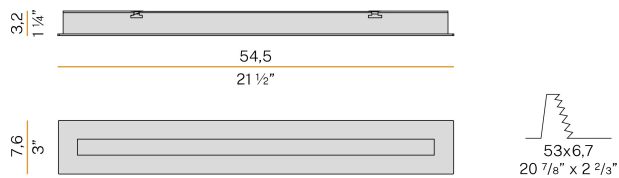

PANZERI

Mark

24V DC
X01701.055.0410

white

Data sheet

CODE	X01701.055.0410
SYSTEM POWER CONSUMPTION	17W
EFFICACY	42.53lm/W
LIGHT SOURCE	LED
LIGHT SOURCE LIFETIME	L80 (B20) 80.000h
COLOUR TEMPERATURE	3000K Ra>90
LIGHT DISTRIBUTION	diffused
POWER SUPPLY	24V DC
DRIVER	remote not included
NOMINAL LUMINOUS FLUX	2152lm
LUMEN OUTPUT	723lm
EFFICIENCY	33.6%
WEIGHT	1,05 Kg
PROTECTION DEGREE	IP20
COLOUR TOLLERANCES	SDCM 3
PACKING DIMENSIONS	12,5 x 63,0 x 14,0 cm

Lighting fixture for ceiling or wall built-in installation for interiors, with direct light emission.

Built-in structure in plasterboard, in aluminium in white polyacrylic paint.

Reflector in aluminium in white polyacrylic paint.

Pickled sheet metal closing frame in white, black, bronze, mat brass or titanium polyacrylic paint.

Stainless steel spring clips for plasterboard fixing.

Built-in hole dimension: 530x67mm (20,9x2,6")

Technical drawing