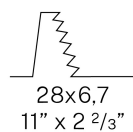

Technical drawing