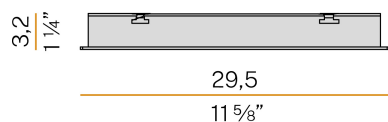

Technical drawing