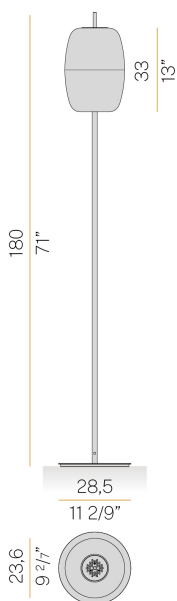

PANZERI

Adamas

220-240V AC dimmable (Push DIM)

T18206.033.0527

 matte black

DIRECT
LIGHT

Data sheet

CODE	T18206.033.0527
SYSTEM POWER CONSUMPTION	11W
EFFICACY	67.82lm/W
LIGHT SOURCE	LED
LIGHT SOURCE LIFETIME	L70 (B50) 60.000h
COLOUR TEMPERATURE	2700K Ra>90
LIGHT DISTRIBUTION	diffused
POWER SUPPLY	220-240V AC
FREQUENCY	50/60Hz
ELECTRICAL CONFIGURATION	dimmable (Push DIM)
DRIVER	integrated included
NOMINAL LUMINOUS FLUX	1344lm
LUMEN OUTPUT	746lm
EFFICIENCY	55,5%
WEIGHT	11,41 Kg
PROTECTION DEGREE	IP20
COLOUR TOLLERANCES	SDCM 3
PACKING DIMENSIONS	0,0 x 0,0 x 0,0 cm

Technical drawing

Floor lighting fixture for interiors, with direct light emission.
Aluminium frame and steel tube stem with polyacrylic paint finish in mat black or mat brass.

Diffuser screen in acrylic material with satin finish.

Handmade and hand-ground blown glass in smoke grey colour.

Steel closing plate with polyacrylic paint finish.

Metal base with polyacrylic paint in mat black or mat brass finish.

Supplied with 2,5m (98,4") long black fabric power cord complete with box with push-button for adjusting light intensity and plug adapter.

Polar diagram