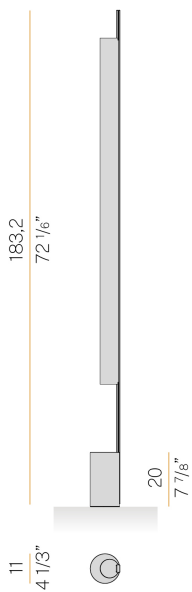

PANZERI

Ombra

220-240V AC dimmer on cable

T16006.180.0522

 matte black

Data sheet

CODE	T16006.180.0522
SYSTEM POWER CONSUMPTION	30W
EFFICACY	52.97lm/W
LIGHT SOURCE	LED
COLOUR TEMPERATURE	2700K Ra>90
POWER SUPPLY	220-240V AC
FREQUENCY	50/60Hz
ELECTRICAL CONFIGURATION	dimmer on cable
DRIVER	integrated included
NOMINAL LUMINOUS FLUX	4344lm
LUMEN OUTPUT	1589lm
EFFICIENCY	36.6%
WEIGHT	6.93 Kg
PROTECTION DEGREE	IP20
COLOUR TOLLERANCES	SDCM <3
PACKING DIMENSIONS	0,0 x 0,0 x 0,0 cm

Floor lighting fixture for interiors, with direct light emission.
Bearing base in white marquina black marble.
Extruded aluminium frame with polyacrylic paint finish in mat black or mat brass.
White PVC-coated woven fabric shade.
Polycarbonate inner diffuser screen.
Supplied with 3m (118,1") long black fabric power cord complete with box with push-button for adjusting light intensity and plug adapter.

Technical drawing

Polar diagram