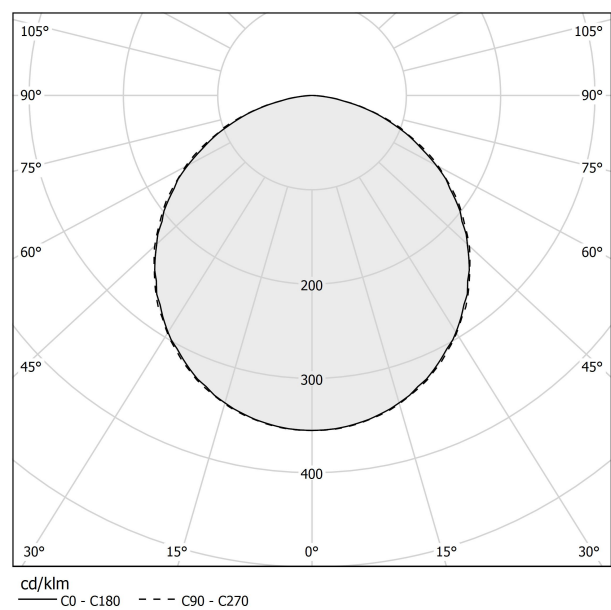

### Data sheet

CODE	T08606.170.0527
SYSTEM POWER CONSUMPTION	18W
EFFICACY	107.28lm/W
LIGHT SOURCE	LED
COLOUR TEMPERATURE	2700K Ra>90
LIGHT DISTRIBUTION	diffused
POWER SUPPLY	220-240V AC
FREQUENCY	50/60Hz
ELECTRICAL CONFIGURATION	dimmable (Push DIM)
DRIVER	integrated included
NOMINAL LUMINOUS FLUX	3013lm
LUMEN OUTPUT	1931lm
EFFICIENCY	64.1%
WEIGHT	17,00 Kg
PROTECTION DEGREE	IP40
COLOUR TOLLERANCES	SDCM 3
PACKING DIMENSIONS	0,0 x 0,0 x 0,0 cm

### Polar diagram