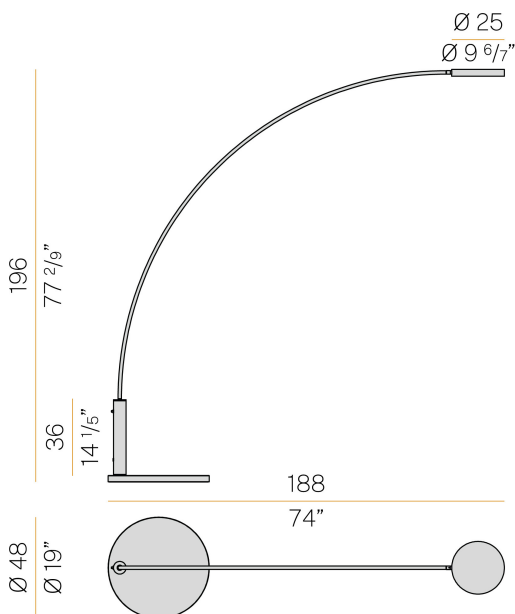

Technical drawing