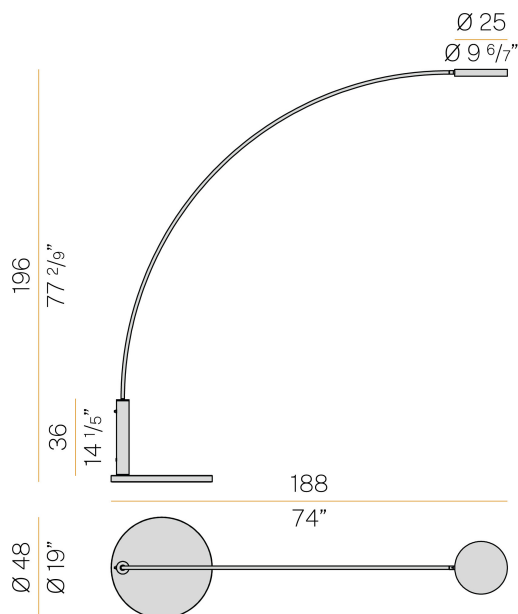

PANZERI

Dip

220-240V AC dimmable (Push DIM)

T08605.170.0527

 champagne

Data sheet

CODE	T08605.170.0527
SYSTEM POWER CONSUMPTION	18W
EFFICACY	107.28lm/W
LIGHT SOURCE	LED
COLOUR TEMPERATURE	2700K Ra>90
LIGHT DISTRIBUTION	diffused
POWER SUPPLY	220-240V AC
FREQUENCY	50/60Hz
ELECTRICAL CONFIGURATION	dimmable (Push DIM)
DRIVER	integrated included
NOMINAL LUMINOUS FLUX	3013lm
LUMEN OUTPUT	1931lm
EFFICIENCY	64.1%
WEIGHT	17,00 Kg
PROTECTION DEGREE	IP40
COLOUR TOLLERANCES	SDCM 3
PACKING DIMENSIONS	0,0 x 0,0 x 0,0 cm

Floor lighting fixture for interiors, with direct or indirect light emission. Bearing base in white marquina black marble. Calendered steel tube stem, with polyacrylic paint. Die-cast aluminum emitting head with polyacrylic paint in champagne, mat black and bronze finishes. UV technology screen-printed diffuser, made of opal polycarbonate, installed with magnetic coupling.

Technical drawing

Polar diagram