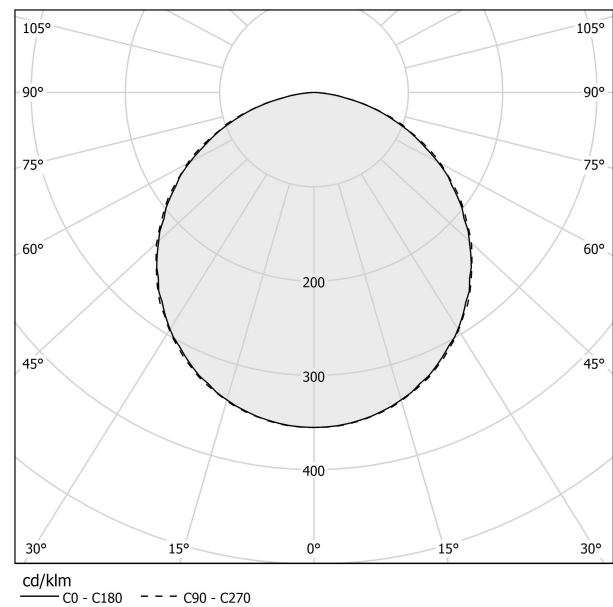

Polar diagram