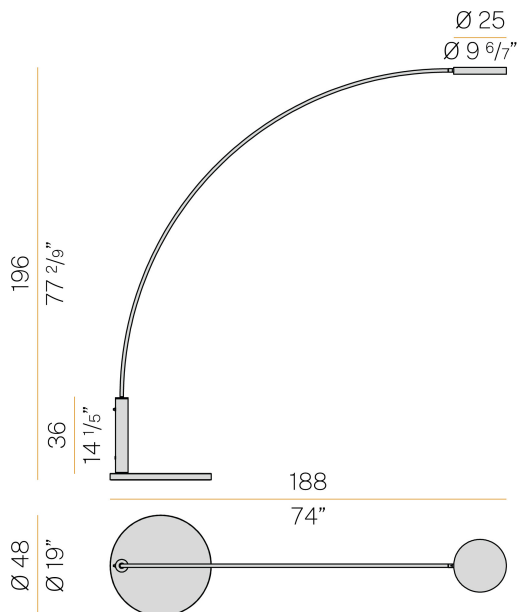

Technical drawing