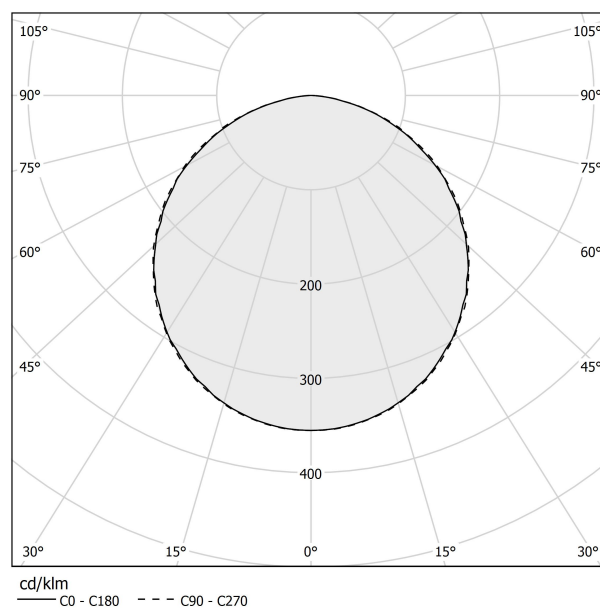

### Data sheet

CODE	T08528.170.0527
SYSTEM POWER CONSUMPTION	18W
EFFICACY	107.28lm/W
LIGHT SOURCE	LED
COLOUR TEMPERATURE	2700K Ra>90
LIGHT DISTRIBUTION	diffused
POWER SUPPLY	220-240V AC
FREQUENCY	50/60Hz
ELECTRICAL CONFIGURATION	dimmable (Push DIM)
DRIVER	integrated included
NOMINAL LUMINOUS FLUX	3013lm
LUMEN OUTPUT	1931lm
EFFICIENCY	64.1%
WEIGHT	17,00 Kg
PROTECTION DEGREE	IP40
COLOUR TOLLERANCES	SDCM 3
PACKING DIMENSIONS	0,0 x 0,0 x 0,0 cm

### Polar diagram