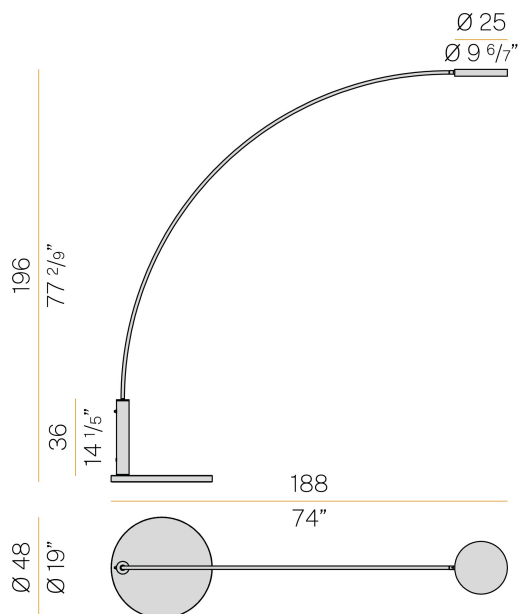

Technical drawing