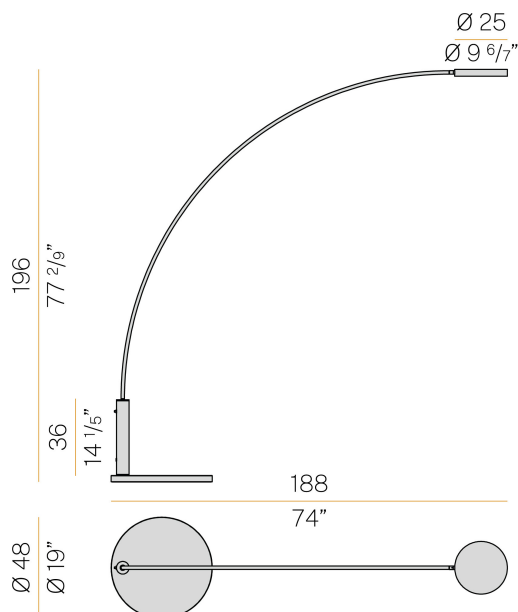

Technical drawing