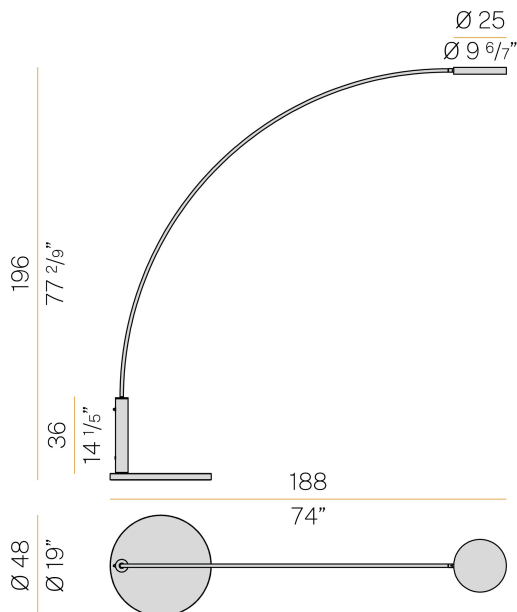

### Data sheet

|                          |                     |
|--------------------------|---------------------|
| CODE                     | T08528.170.0527     |
| SYSTEM POWER CONSUMPTION | 18W                 |
| EFFICACY                 | 107.28lm/W          |
| LIGHT SOURCE             | LED                 |
| COLOUR TEMPERATURE       | 2700K Ra>90         |
| LIGHT DISTRIBUTION       | diffused            |
| POWER SUPPLY             | 220-240V AC         |
| FREQUENCY                | 50/60Hz             |
| ELECTRICAL CONFIGURATION | dimmable (Push DIM) |
| DRIVER                   | integrated included |
| NOMINAL LUMINOUS FLUX    | 3013lm              |
| LUMEN OUTPUT             | 1931lm              |
| EFFICIENCY               | 64.1%               |
| WEIGHT                   | 17,00 Kg            |
| PROTECTION DEGREE        | IP40                |
| COLOUR TOLLERANCES       | SDCM 3              |
| PACKING DIMENSIONS       | 0,0 x 0,0 x 0,0 cm  |

### Polar diagram