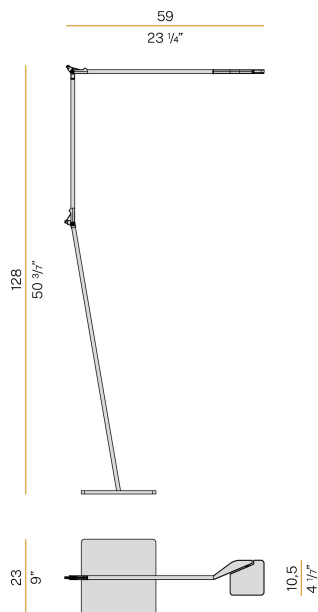

PANZERI

Jackie

220-240V AC dimmable (Step DIM)

T07730.000.0409

titanium

Data sheet

CODE	T07730.000.0409
SYSTEM POWER CONSUMPTION	10W
EFFICACY	70.6lm/W
LIGHT SOURCE	LED
LIGHT SOURCE LIFETIME	L90 (B10) 50.000h
COLOUR TEMPERATURE	3000K Ra>90
LIGHT DISTRIBUTION	adjustable
BEAM ANGLE	90°
POWER SUPPLY	220-240V AC
FREQUENCY	50/60Hz
ELECTRICAL CONFIGURATION	dimmable (Step DIM)
DRIVER	integrated included
NOMINAL LUMINOUS FLUX	884lm
LUMEN OUTPUT	706lm
EFFICIENCY	79.9%
WEIGHT	5,21 Kg
PROTECTION DEGREE	IP40
COLOUR TOLLERANCES	SDCM 3
PACKING DIMENSIONS	0,0 x 0,0 x 0,0 cm

Floor lighting fixture for interiors, with swivelling light beam.
Pickled sheet metal bearing base in polyacrylic paint.
Extruded aluminium frame in white, black, red or titanium polyacrylic paint.
Die-cast aluminium joints in polyacrylic paint.
Steel wire rope slings.
Die-cast aluminium head rotating on two axes in polyacrylic paint.
Modelled acrylic diffuser with mat finish and double serigraphy.
Push-button to adjust luminosity according to 5 levels of visual comfort.
Equipped with a 2,3m (90,6") long power cable with jack connector and adapter plug.

Technical drawing

Polar diagram