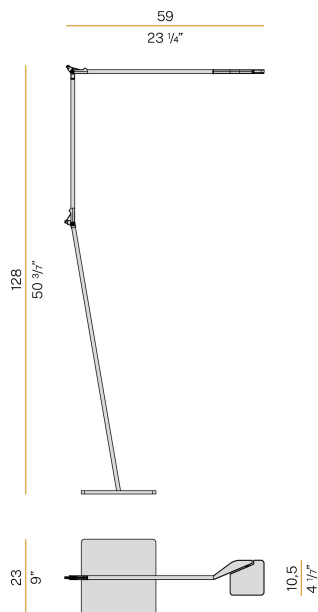

PANZERI

Jackie

220-240V AC dimmable (Step DIM)

T07702.000.0409

Data sheet

CODE	T07702.000.0409
SYSTEM POWER CONSUMPTION	10W
EFFICACY	70.6lm/W
LIGHT SOURCE	LED
LIGHT SOURCE LIFETIME	L90 (B10) 50.000h
COLOUR TEMPERATURE	3000K Ra>90
LIGHT DISTRIBUTION	adjustable
BEAM ANGLE	90°
POWER SUPPLY	220-240V AC
FREQUENCY	50/60Hz
ELECTRICAL CONFIGURATION	dimmable (Step DIM)
DRIVER	integrated included
NOMINAL LUMINOUS FLUX	884lm
LUMEN OUTPUT	706lm
EFFICIENCY	79.9%
WEIGHT	5,21 Kg
PROTECTION DEGREE	IP40
COLOUR TOLLERANCES	SDCM 3
PACKING DIMENSIONS	0,0 x 0,0 x 0,0 cm

Floor lighting fixture for interiors, with swivelling light beam.
Pickled sheet metal bearing base in polyacrylic paint.
Extruded aluminium frame in white, black, red or titanium polyacrylic paint.
Die-cast aluminium joints in polyacrylic paint.
Steel wire rope slings.
Die-cast aluminium head rotating on two axes in polyacrylic paint.
Modelled acrylic diffuser with mat finish and double serigraphy.
Push-button to adjust luminosity according to 5 levels of visual comfort.
Equipped with a 2,3m (90,6") long power cable with jack connector and adapter plug.

Technical drawing

Polar diagram