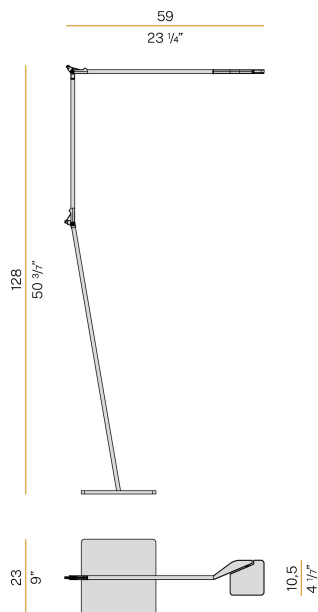

PANZERI

Jackie

220-240V AC dimmable (Step DIM)

T07701.000.0409

● white

Data sheet

CODE	T07701.000.0409
SYSTEM POWER CONSUMPTION	10W
EFFICACY	70.6lm/W
LIGHT SOURCE	LED
LIGHT SOURCE LIFETIME	L90 (B10) 50.000h
COLOUR TEMPERATURE	3000K Ra>90
LIGHT DISTRIBUTION	adjustable
BEAM ANGLE	90°
POWER SUPPLY	220-240V AC
FREQUENCY	50/60Hz
ELECTRICAL CONFIGURATION	dimmable (Step DIM)
DRIVER	integrated included
NOMINAL LUMINOUS FLUX	884lm
LUMEN OUTPUT	706lm
EFFICIENCY	79.9%
WEIGHT	5,21 Kg
PROTECTION DEGREE	IP40
COLOUR TOLLERANCES	SDCM 3
PACKING DIMENSIONS	0,0 x 0,0 x 0,0 cm

Floor lighting fixture for interiors, with swivelling light beam.
Pickled sheet metal bearing base in polyacrylic paint.
Extruded aluminium frame in white, black, red or titanium polyacrylic paint.
Die-cast aluminium joints in polyacrylic paint.
Steel wire rope slings.
Die-cast aluminium head rotating on two axes in polyacrylic paint.
Modelled acrylic diffuser with mat finish and double serigraphy.
Push-button to adjust luminosity according to 5 levels of visual comfort.
Equipped with a 2,3m (90,6") long power cable with jack connector and adapter plug.

Technical drawing

Polar diagram