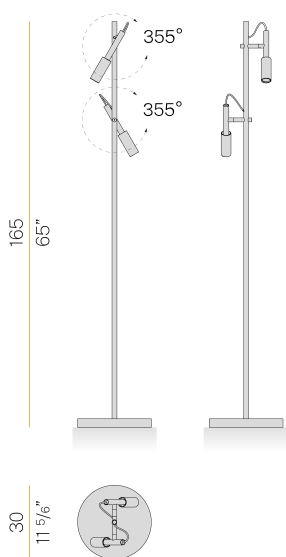

### Data sheet

CODE	T07306.002.0501
SYSTEM POWER CONSUMPTION	13W
EFFICACY	52.15lm/W
LIGHT SOURCE	LED
LIGHT SOURCE LIFETIME	L70 (B50) 80.000h
COLOUR TEMPERATURE	2700K Ra>90
LIGHT DISTRIBUTION	adjustable
POWER SUPPLY	220-240V AC
FREQUENCY	50/60Hz
ELECTRICAL CONFIGURATION	ON-OFF
DRIVER	integrated included
NOMINAL LUMINOUS FLUX	950lm
LUMEN OUTPUT	678lm
EFFICIENCY	71.4%
WEIGHT	4.49 Kg
PROTECTION DEGREE	IP20
COLOUR TOLLERANCES	SDCM 3
PACKING DIMENSIONS	34,0 x 176,0 x 34,0 cm

Floor lighting fixture for interiors, with swivelling light beam. Turned pickled sheet metal bearing base in polyacrylic paint. Body in steel tube in white or mat black polyacrylic paint. Turned brass joints in polyacrylic paint. Turned aluminium structures in polyacrylic paint. Turned aluminium swivelling heads in polyacrylic paint. Modelled polycarbonate diffusers with opaline finish. Turned brass end caps in polyacrylic paint. Equipped with connection cable between the heads and the body in transparent PVC. Equipped with a 2,5m (98,4") long power cable in transparent PVC with switch and plug.

### Technical drawing

### Polar diagram