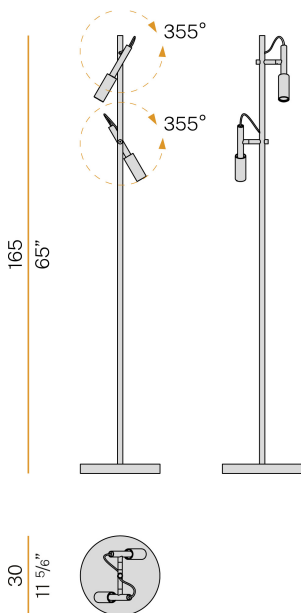

PANZERI

Tubino

220-240V AC ON-OFF
T07306.002.0501

● mat black

DIRECT
LIGHT

Data sheet

CODE	T07306.002.0501
SYSTEM POWER CONSUMPTION	13W
EFFICACY	52.15lm/W
LIGHT SOURCE	LED
LIGHT SOURCE LIFETIME	L70 (B50) 80.000h
COLOUR TEMPERATURE	2700K Ra>90
LIGHT DISTRIBUTION	adjustable
POWER SUPPLY	220-240V AC
FREQUENCY	50/60Hz
ELECTRICAL CONFIGURATION	ON-OFF
DRIVER	integrated included
NOMINAL LUMINOUS FLUX	950lm
LUMEN OUTPUT	678lm
EFFICIENCY	71.4%
WEIGHT	4,49 Kg
PROTECTION DEGREE	IP20
COLOUR TOLLERANCES	SDCM 3
PACKING DIMENSIONS	34,0 x 176,0 x 34,0 cm

Floor lighting fixture for interiors, with swivelling light beam. Turned pickled sheet metal bearing base in polyacrylic paint. Body in steel tube in white or mat black polyacrylic paint. Turned brass joints in polyacrylic paint. Turned aluminium structures in polyacrylic paint. Turned aluminium swivelling heads in polyacrylic paint. Modelled polycarbonate diffusers with opaline finish. Turned brass end caps in polyacrylic paint. Equipped with connection cable between the heads and the body in transparent PVC. Equipped with a 2,5m (98,4") long power cable in transparent PVC with switch and plug.

Technical drawing

Polar diagram