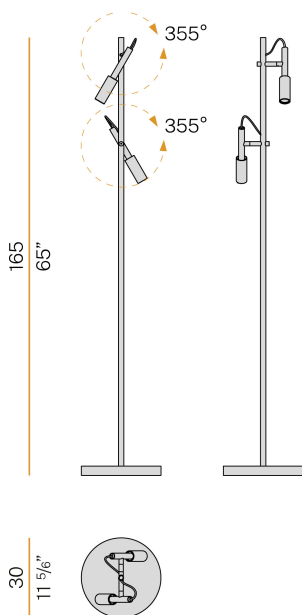

### Data sheet

CODE	T07301.002.0501
SYSTEM POWER CONSUMPTION	13W
EFFICACY	52.15lm/W
LIGHT SOURCE	LED
LIGHT SOURCE LIFETIME	L70 (B50) 80.000h
COLOUR TEMPERATURE	2700K Ra>90
LIGHT DISTRIBUTION	adjustable
POWER SUPPLY	220-240V AC
FREQUENCY	50/60Hz
ELECTRICAL CONFIGURATION	ON-OFF
DRIVER	integrated included
NOMINAL LUMINOUS FLUX	950lm
LUMEN OUTPUT	678lm
EFFICIENCY	71.4%
WEIGHT	4,49 Kg
PROTECTION DEGREE	IP20
COLOUR TOLLERANCES	SDCM 3
PACKING DIMENSIONS	34,0 x 176,0 x 34,0 cm

Floor lighting fixture for interiors, with swivelling light beam. Turned pickled sheet metal bearing base in polyacrylic paint. Body in steel tube in white or mat black polyacrylic paint. Turned brass joints in polyacrylic paint. Turned aluminium structures in polyacrylic paint. Turned aluminium swivelling heads in polyacrylic paint. Modelled polycarbonate diffusers with opaline finish. Turned brass end caps in polyacrylic paint. Equipped with connection cable between the heads and the body in transparent PVC. Equipped with a 2,5m (98,4") long power cable in transparent PVC with switch and plug.

### Technical drawing

### Polar diagram