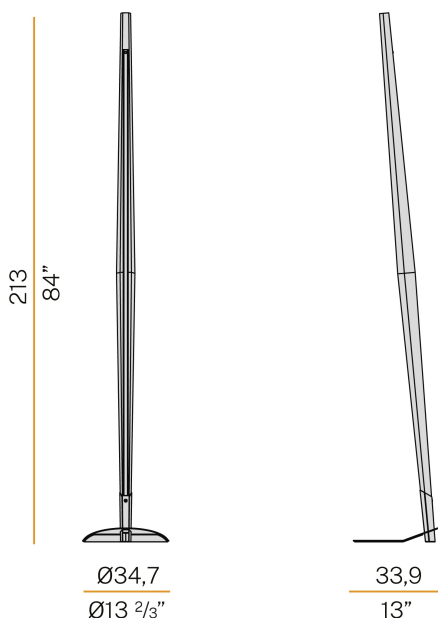

PANZERI

Viisi

220-240V AC dimmable (Push DIM)

T02002.210.0402

Data sheet

CODE	T02002.210.0402
SYSTEM POWER CONSUMPTION	44W
EFFICACY	54lm/W
LIGHT SOURCE	LED
COLOUR TEMPERATURE	3000K Ra>90
LIGHT DISTRIBUTION	diffused
POWER SUPPLY	220-240V AC
FREQUENCY	50/60Hz
ELECTRICAL CONFIGURATION	dimmable (Push DIM)
DRIVER	integrated included
NOMINAL LUMINOUS FLUX	5180lm
LUMEN OUTPUT	2376lm
EFFICIENCY	45.9%
WEIGHT	6.94 Kg
PROTECTION DEGREE	IP20
PACKING DIMENSIONS	0,0 x 0,0 x 0,0 cm

Floor lighting fixture for interiors, with indirect light emission.
Pickled sheet metal bearing base in polyacrylic paint.
Machined aluminium structure in white or black polyacrylic paint.
Anodized extruded aluminium heat sink.
Extruded polycarbonate diffuser with opaline finish.
Push-button to adjust luminosity.
Equipped with a 2,3m (90,6") long power cable in transparent PVC with plug.

Technical drawing

Polar diagram