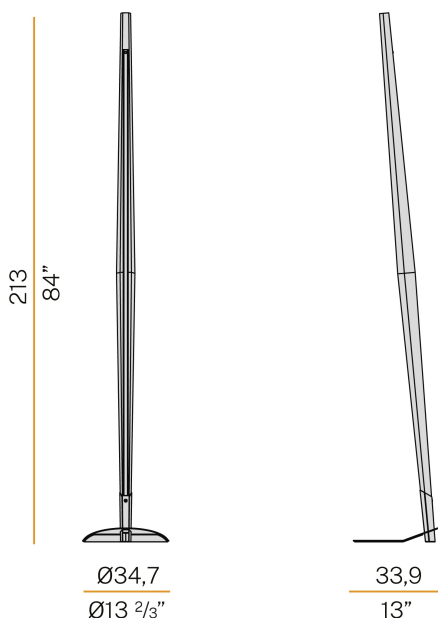

PANZERI

Viisi

220-240V AC dimmable (Push DIM)

T02001.210.0402

white

Data sheet

CODE	T02001.210.0402
SYSTEM POWER CONSUMPTION	44W
EFFICACY	54lm/W
LIGHT SOURCE	LED
COLOUR TEMPERATURE	3000K Ra>90
LIGHT DISTRIBUTION	diffused
POWER SUPPLY	220-240V AC
FREQUENCY	50/60Hz
ELECTRICAL CONFIGURATION	dimmable (Push DIM)
DRIVER	integrated included
NOMINAL LUMINOUS FLUX	5180lm
LUMEN OUTPUT	2376lm
EFFICIENCY	45.9%
WEIGHT	4.95 Kg
PROTECTION DEGREE	IP20
PACKING DIMENSIONS	0,0 x 0,0 x 0,0 cm

Floor lighting fixture for interiors, with indirect light emission.
Pickled sheet metal bearing base in polyacrylic paint.
Machined aluminium structure in white or black polyacrylic paint.
Anodized extruded aluminium heat sink.
Extruded polycarbonate diffuser with opaline finish.
Push-button to adjust luminosity.
Equipped with a 2,3m (90,6") long power cable in transparent PVC with plug.

Technical drawing