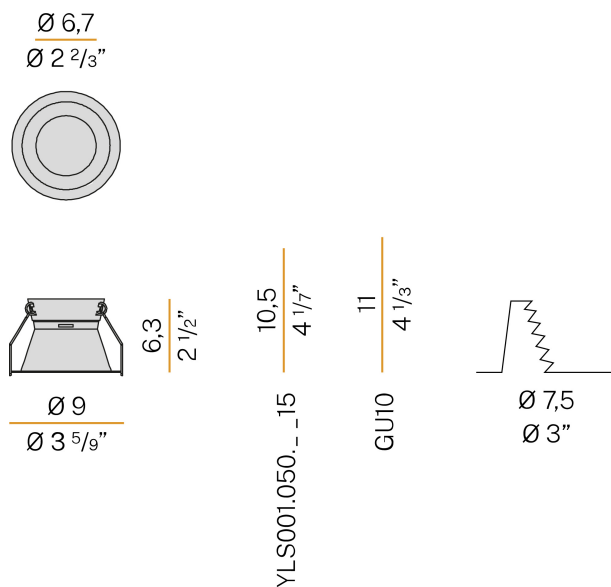

PANZERI

Joe

220-240V AC
ST.XA2115

● white

Data sheet

CODE	ST.XA2115
SYSTEM POWER CONSUMPTION	max 50W
LIGHT SOURCE	LED retrofit / halogen
LIGHT SOURCE KIT	not included
COMPATIBLE SOURCES	max 50W GU10
POWER SUPPLY	220-240V AC
FREQUENCY	50/60Hz
WEIGHT	0,09 Kg
PROTECTION DEGREE	IP20
PACKING DIMENSIONS	10,0 x 8,0 x 10,0 cm

Lighting fixture for ceiling built-in installation for interiors, with direct light emission.
Built-in structure for permanent false ceilings, in turned aluminium in white polyacrylic paint.
Light source retaining spring clip in stainless steel.
Stainless steel spring clips for false ceiling fixing.
Built-in hole dimension: \varnothing 75mm (\varnothing 3")

Technical drawing

Application

PANZERI

Joe

Accessories / source

YLS001.050.1715 LED lamp 8,5W 250mA 35V 2700K Ra>90 806lm 35°.

YLS001.050.2515 LED lamp 8,5W 250mA 35V 3000K Ra>90 854lm 35°.

YLS001.050.2915 LED lamp 8,5W 250mA 35V 4000K Ra>90 1053lm 35°.