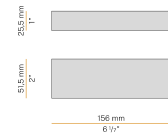

XM6-20 D/P MULTI

LED driver, 9,2÷28W 200÷900mA, 1-10V/DALI/Push DIM dimmable.